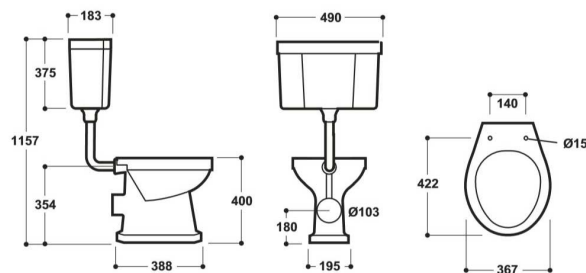

Technical Datasheet

Product Code: **SY-HEN03**

Product Description: **Synergy Henbury High Level/Low Level Pan**

Specification

Product Guarantee:	Lifetime
Barcode:	5056474503696
Packaged Weight (kg):	16 kg
Material:	Vitreous China
Projection:	422
Style:	Traditional
Includes Seat:	No

Key Features

- Inspired by tradition. Enhance your bathroom with the timeless style of the 18/19th century
- Manufactured from high quality white ceramic
- Designed for installation with low & high cisterns
- Suitable for domestic & commercial installation
- Optional seat is available from this range
- Matching sanitaryware are also available in the Henbury range

Technical Drawing

Dimensions: All measurements are in millimetres and are subject to normal manufacturing variations.

Due to a continuing development programme to improve design and performance, we reserve all rights to vary specifications without prior notice. Please note, all accessories are for photographic purposes only.