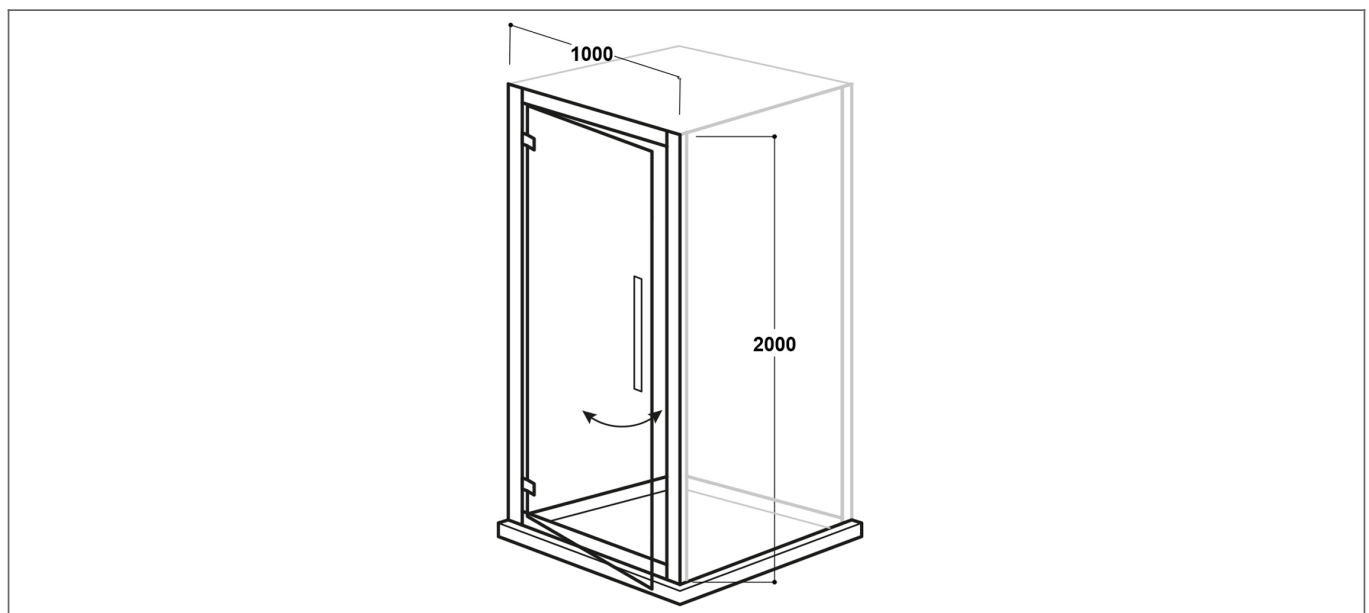

Technical Drawing

Dimensions: All measurements are in millimetres and are subject to normal manufacturing variations.

Due to a continuing development programme to improve design and performance, we reserve all rights to vary specifications without prior notice. Please note, all accessories are for photographic purposes only.