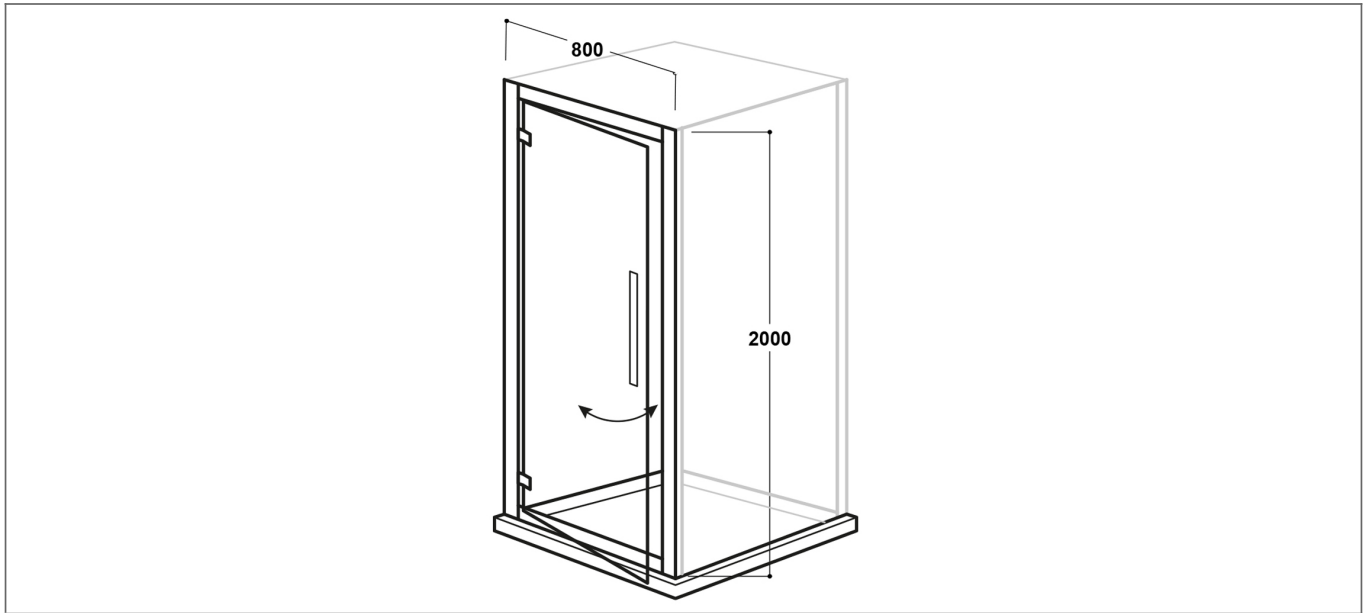

Technical Datasheet

Product Code: **SY-VOD39**

Product Description: **Synergy Vodas 8 Framed 800mm Hinged Door**

Specification

Material:	Glass
Style:	Modern
Shape:	Rectangular
Colour:	Clear
Adjustment (mm):	40
Orientation:	Vertical
Entry Width:	680
Glass Style:	Toughened
Handle Type:	Bar
Product Guarantee:	Lifetime
Number Of Doors:	1
Barcode:	5056474500787
Product Width (mm):	800
Product Height (mm):	2000

Key Features

- Clean, straight lines, uncluttered spaces. Embrace modernistic style from the 20th century
- Manufactured from high quality 8mm safety glass
- Features reversibility so can be installed left or right hand
- Glass is coated in a nano technology preventing limescale
- Framed designs provide more stability & are more watertight
- Compatible with Vodas 8 framed side panels or for recess installation
- Available in 800, 900 & 1000mm

Dimensions: All measurements are in millimetres and are subject to normal manufacturing variations.

Due to a continuing development programme to improve design and performance, we reserve all rights to vary specifications without prior notice. Please note, all accessories are for photographic purposes only.

Technical Datasheet

Product Code: SY-VOD39

Product Description: Synergy Vodas 8 Framed 800mm Hinged Door

Technical Drawing

Dimensions: All measurements are in millimetres and are subject to normal manufacturing variations.