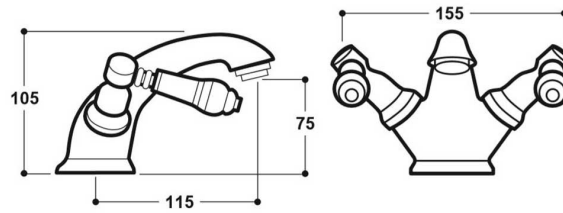

Technical Datasheet

Product Code: SY-KB05-N

Product Description: Synergy Henbury KB Lever Basin Mixer

Specification

Product Guarantee:	Lifetime
Barcode:	7081241278796
Material:	Brass
Handle Type:	Lever
Tap Pressure:	Low - High Pressure
Min Operating Pressure:	0.2 Bar
Waste Included:	Yes
Number Of Tap Holes:	1
Approvals:	WRAS Approved
Projection (mm):	115
Flow Rate 0.1 Bar (L/min):	2.6
Flow Rate 0.5 Bar (L/min):	8.6
Flow Rate 1 Bar (L/min):	14
Flow Rate 2 Bar (L/min):	22
Flow Rate 3 Bar (L/min):	28.1
Colour:	Chrome

Dimensions: All measurements are in millimetres and are subject to normal manufacturing variations.

Due to a continuing development programme to improve design and performance, we reserve all rights to vary specifications without prior notice. Please note, all accessories are for photographic purposes only.

Technical Datasheet

Product Code: SY-KB05-N

Product Description: Synergy Henbury KB Lever Basin Mixer

Technical Drawing

Dimensions: All measurements are in millimetres and are subject to normal manufacturing variations.