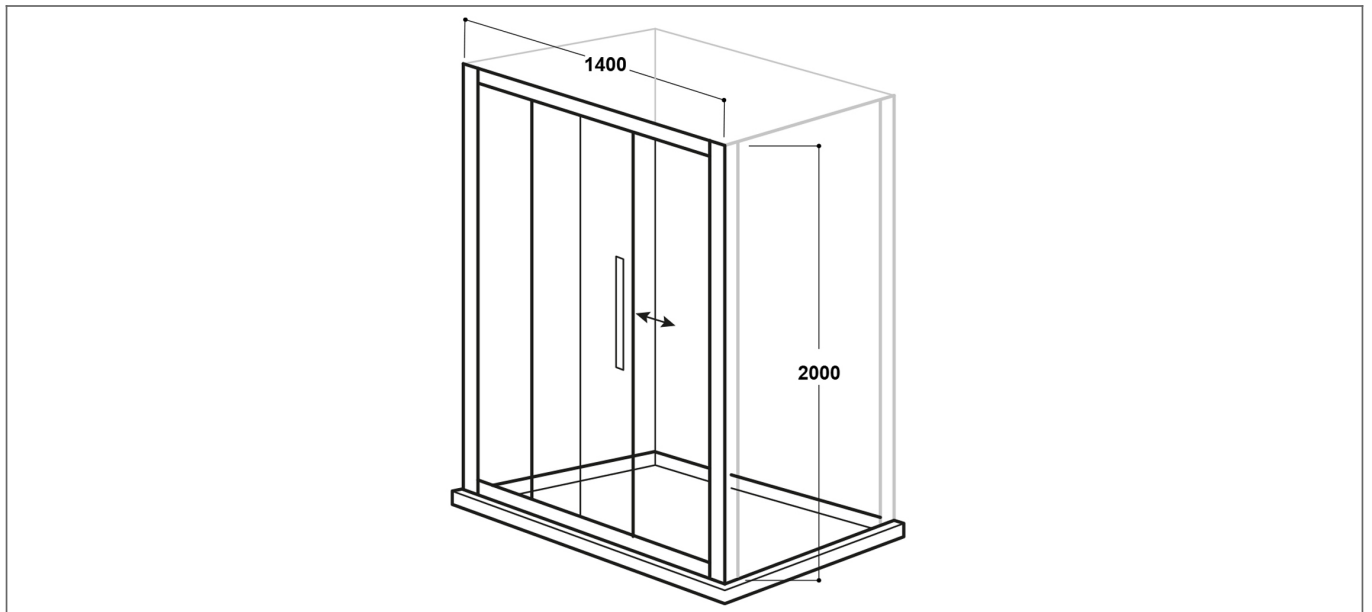

Technical Datasheet

Product Code: **SY-VOD33**

Product Description: **Synergy Vodas 8 Framed 1400mm Sliding Door Enclosure**

Specification

Material:	Glass
Style:	Modern
Shape:	Rectangular
Colour:	Clear
Adjustment (mm):	40
Orientation:	Vertical
Entry Width:	590
Glass Style:	Toughened
Handle Type:	Bar
Product Guarantee:	Lifetime
Number Of Doors:	1
Barcode:	5056474500725
Product Width (mm):	1400
Product Height (mm):	2000

Key Features

- Create an aesthetic that is part of the constantly evolving contemporary style of present day
- Manufactured from high quality 8mm safety glass
- Glass is coated in a nano technology preventing limescale
- Framed designs provide more stability & are more watertight
- Benefits from high quality magnetic soft closing seals
- Features quick release double roller for easy access
- Optional frameless sliding door available to choose from
- Suitable for use in a wetroom or with a shower tray

Dimensions: All measurements are in millimetres and are subject to normal manufacturing variations.

Due to a continuing development programme to improve design and performance, we reserve all rights to vary specifications without prior notice. Please note, all accessories are for photographic purposes only.

Technical Datasheet

Product Code: SY-VOD33

Product Description: Synergy Vodas 8 Framed 1400mm Sliding Door Enclosure

Technical Drawing

Dimensions: All measurements are in millimetres and are subject to normal manufacturing variations.