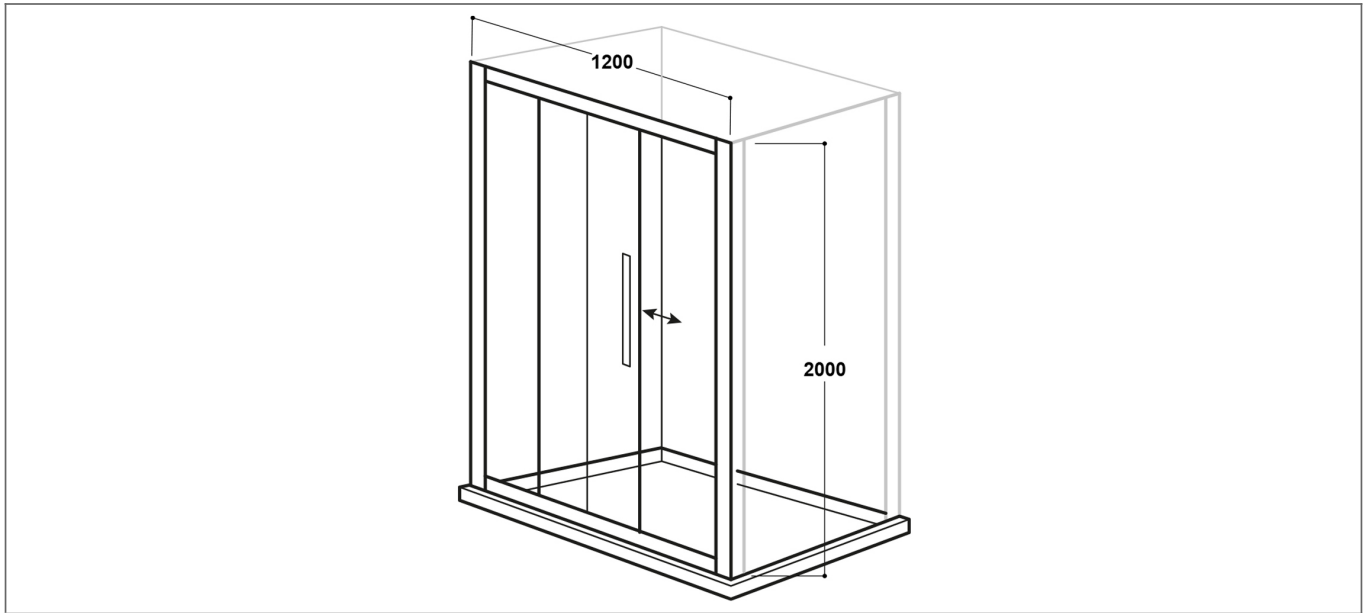

Technical Datasheet

Product Code: SY-VOD32

Product Description: **Synergy Vodas 8 Framed 1200 Sliding Door**

Specification

Material:	Glass
Style:	Modern
Shape:	Rectangular
Colour:	Clear
Adjustment (mm):	40
Orientation:	Vertical
Entry Width:	490
Glass Style:	Toughened
Handle Type:	Bar
Product Guarantee:	Lifetime
Number Of Doors:	1
Barcode:	5056474500718
Product Width (mm):	1200
Product Height (mm):	2000

Key Features

- Clean, straight lines, uncluttered spaces. Embrace modernistic style from the 20th century
- Manufactured from high quality 8mm safety glass
- Glass is coated in a nano technology preventing limescale
- Framed designs provide more stability & are more watertight
- Benefits from high quality magnetic soft closing seals
- Features quick release double roller for easy access
- Optional frameless sliding door available to choose from
- Suitable for use in a wetroom or with a shower tray

Dimensions: All measurements are in millimetres and are subject to normal manufacturing variations.

Due to a continuing development programme to improve design and performance, we reserve all rights to vary specifications without prior notice. Please note, all accessories are for photographic purposes only.

Technical Datasheet

Product Code: SY-VOD32

Product Description: Synergy Vodas 8 Framed 1200 Sliding Door

Technical Drawing

Dimensions: All measurements are in millimetres and are subject to normal manufacturing variations.