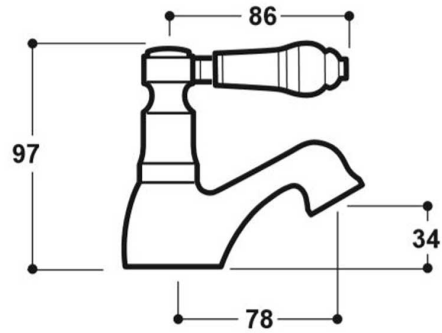

Technical Datasheet

Product Code: SY-KB02-N

Product Description: **Synergy Henbury KB Lever Basin Taps**

Specification

Product Guarantee:	Lifetime
Barcode:	7081243356928
Material:	Brass
Handle Type:	Lever
Tap Pressure:	Low - High Pressure
Min Operating Pressure:	0.2 Bar
Waste Included:	No
Number Of Tap Holes:	2
Approvals:	WRAS Approved
Projection (mm):	78
Flow Rate 0.5 Bar (L/min):	5.5
Flow Rate 1 Bar (L/min):	9
Flow Rate 2 Bar (L/min):	14.6
Flow Rate 3 Bar (L/min):	19.1
Colour:	Chrome

Key Features

- Inspired by tradition. Enhance your bathroom with the timeless style of the 18/19th century
- Manufactured from high quality brass
- Coated in a luxury chrome finish
- Decorative traditional levers with classic white indices
- Ceramic disc technology for long life & smooth operation
- Features 1/4 turn operation

Dimensions: All measurements are in millimetres and are subject to normal manufacturing variations.

Due to a continuing development programme to improve design and performance, we reserve all rights to vary specifications without prior notice. Please note, all accessories are for photographic purposes only.

Technical Datasheet

Product Code: SY-KB02-N

Product Description: Synergy Henbury KB Lever Basin Taps

Technical Drawing

Dimensions: All measurements are in millimetres and are subject to normal manufacturing variations.