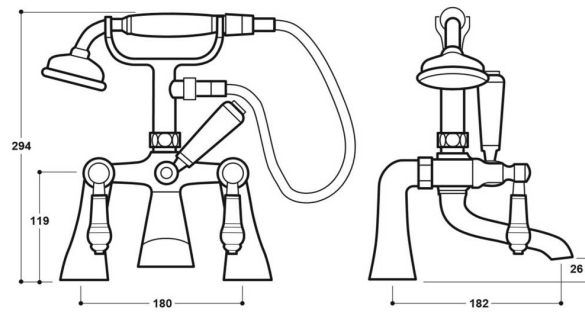

Technical Datasheet

Product Code: **SY-KB04-N**

Product Description: **Synergy Henbury KB Lever Bath Shower Mixer Taps**

Specification

Product Guarantee:	Lifetime
Barcode:	7081249331875
Material:	Brass
Handle Type:	Lever
Tap Pressure:	Low - High Pressure
Min Operating Pressure:	0.2 Bar
Waste Included:	No
Number Of Tap Holes:	2
Projection (mm):	182
Flow Rate 0.1 Bar (L/min):	5.1
Flow Rate 0.5 Bar (L/min):	10.5
Flow Rate 1 Bar (L/min):	15
Flow Rate 2 Bar (L/min):	22.3
Flow Rate 3 Bar (L/min):	28.2
Colour:	Chrome

Dimensions: All measurements are in millimetres and are subject to normal manufacturing variations.

Due to a continuing development programme to improve design and performance, we reserve all rights to vary specifications without prior notice. Please note, all accessories are for photographic purposes only.

Technical Datasheet

Product Code: SY-KB04-N

Product Description: Synergy Henbury KB Lever Bath Shower Mixer Taps

Technical Drawing

Dimensions: All measurements are in millimetres and are subject to normal manufacturing variations.