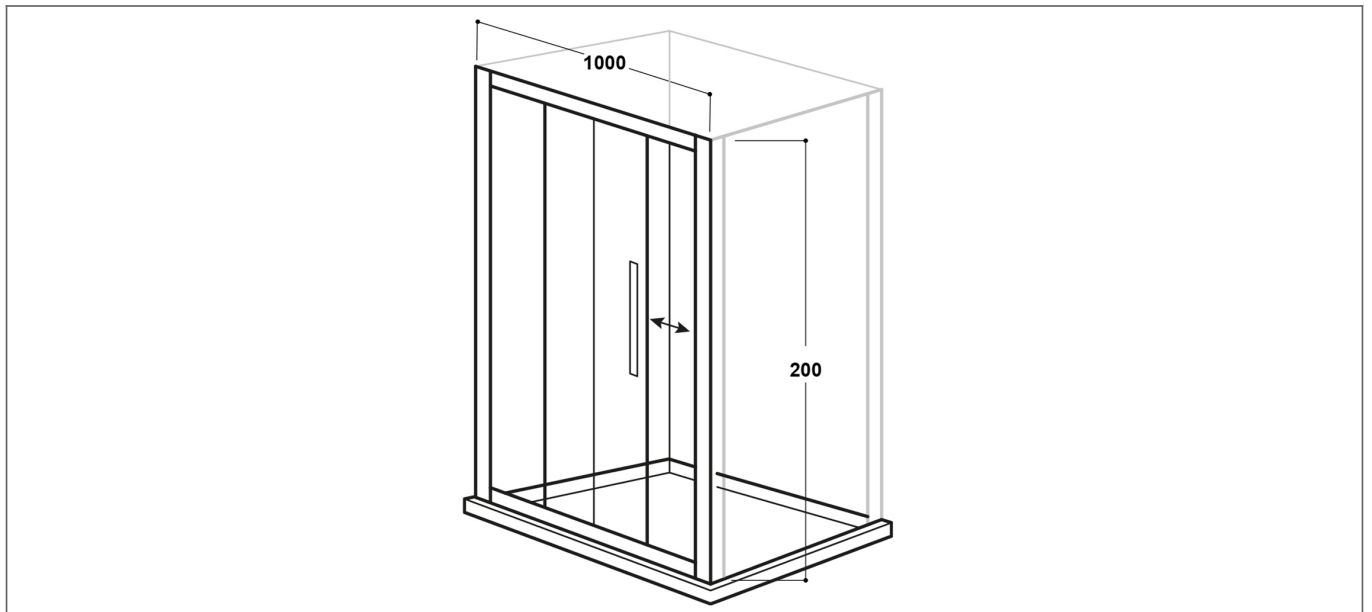

Technical Datasheet

Product Code: SY-VOD30

Product Description: Synergy Vodas 8 Framed 1000mm Sliding Door

Technical Drawing

Dimensions: All measurements are in millimetres and are subject to normal manufacturing variations.

Due to a continuing development programme to improve design and performance, we reserve all rights to vary specifications without prior notice. Please note, all accessories are for photographic purposes only.