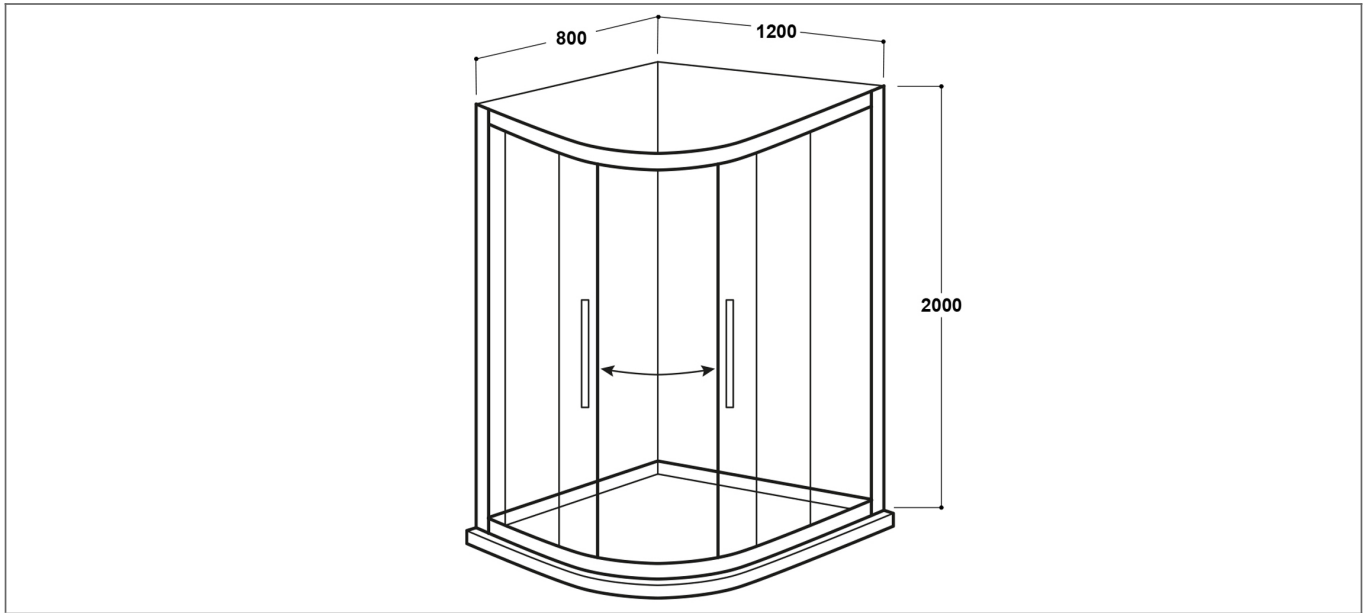

Technical Datasheet

Product Code: SY-VOD27

Product Description: Synergy Vodas 8 Framed 1200 x 800mm Offset Quadrant Enclosure

Technical Drawing

Dimensions: All measurements are in millimetres and are subject to normal manufacturing variations.

Due to a continuing development programme to improve design and performance, we reserve all rights to vary specifications without prior notice. Please note, all accessories are for photographic purposes only.