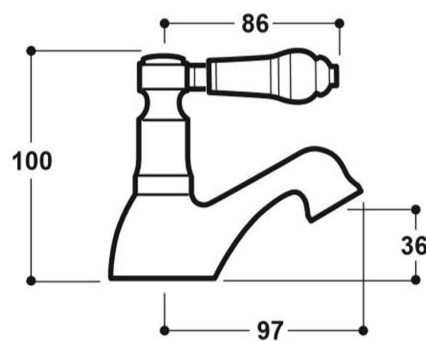

Technical Datasheet

Product Code: **SY-KB01-N**

Product Description: **Synergy Henbury KB Lever Bath Taps**

Specification

Product Guarantee:	Lifetime
Barcode:	7081247507944
Material:	Brass
Handle Type:	Lever
Tap Pressure:	Low - High Pressure
Min Operating Pressure:	0.2 Bar
Number Of Tap Holes:	2
Projection (mm):	97
Colour:	Chrome

Key Features

- Inspired by tradition. Enhance your bathroom with the timeless style of the 18/19th century
- Manufactured from high quality brass
- Coated in a luxury chrome finish
- Decorative levers with classic white indices
- Features 1/4 turn operation
- Ceramic disc technology for long life & smooth operation

Technical Drawing

Dimensions: All measurements are in millimetres and are subject to normal manufacturing variations.

Due to a continuing development programme to improve design and performance, we reserve all rights to vary specifications without prior notice. Please note, all accessories are for photographic purposes only.