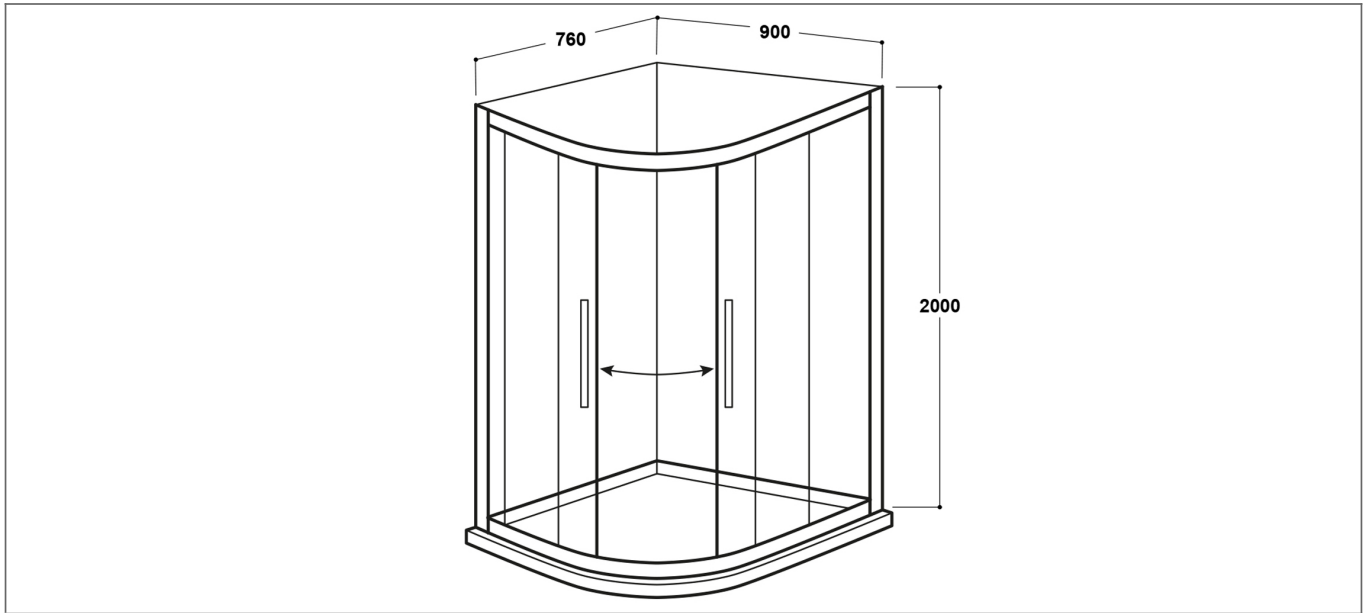

Technical Datasheet

Product Code: SY-VOD24

Product Description: Synergy Vodas 8 Framed 900 x 760mm Offset Quadrant Enclosure

Technical Drawing

Dimensions: All measurements are in millimetres and are subject to normal manufacturing variations.

Due to a continuing development programme to improve design and performance, we reserve all rights to vary specifications without prior notice. Please note, all accessories are for photographic purposes only.