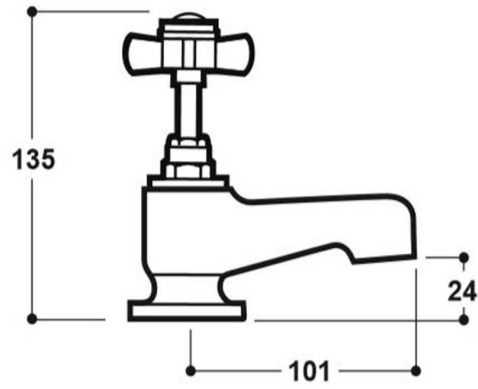

Technical Datasheet

Product Code: **SY-KC02-N**

Product Description: **Synergy Henbury KC Cross Basin Taps**

Specification

Product Guarantee:	Lifetime
Barcode:	7081241482100
Material:	Brass
Handle Type:	Crosshead
Tap Pressure:	Low - High Pressure
Min Operating Pressure:	0.2 Bar
Waste Included:	No
Number Of Tap Holes:	2
Projection (mm):	101
Flow Rate 0.1 Bar (L/min):	2.6
Flow Rate 0.5 Bar (L/min):	9.5
Flow Rate 1 Bar (L/min):	14.2
Flow Rate 2 Bar (L/min):	20.6
Flow Rate 3 Bar (L/min):	25.6
Colour:	Chrome

Dimensions: All measurements are in millimetres and are subject to normal manufacturing variations.

Due to a continuing development programme to improve design and performance, we reserve all rights to vary specifications without prior notice. Please note, all accessories are for photographic purposes only.

Technical Datasheet

Product Code: SY-KC02-N

Product Description: Synergy Henbury KC Cross Basin Taps

Technical Drawing

Dimensions: All measurements are in millimetres and are subject to normal manufacturing variations.