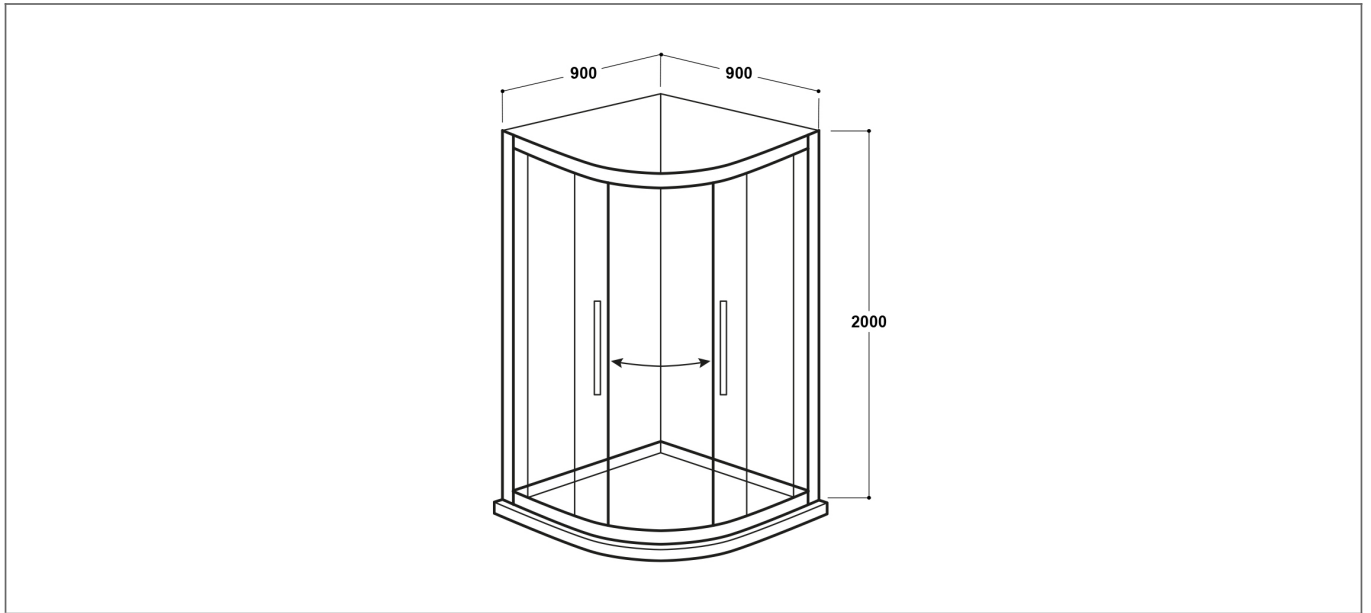

Technical Datasheet

Product Code: **SY-VOD22**

Product Description: **Synergy Vodas 8 Framed 900 x 900mm Quadrant Enclosure**

Specification

Material:	Glass
Style:	Modern
Shape:	Quadrant
Colour:	Clear
Adjustment (mm):	40
Orientation:	Vertical
Entry Width:	520
Glass Style:	Toughened
Handle Type:	Bar
Product Guarantee:	Lifetime
Number Of Doors:	2
Barcode:	5056474500619
Product Length (mm):	900
Product Width (mm):	900
Product Height (mm):	2000

Key Features

- Create an aesthetic that is part of the constantly evolving contemporary style of present day
- Manufactured from high quality 8mm safety glass
- Glass is coated in a nano technology preventing limescale
- Framed designs provide more stability & are more watertight
- Benefits from high quality magnetic soft closing seals
- Features quick release double roller for easy access
- Optional frameless offset quadrant panels available to choose from
- Suitable for use in wetroom or with a shower tray

Dimensions: All measurements are in millimetres and are subject to normal manufacturing variations.

Due to a continuing development programme to improve design and performance, we reserve all rights to vary specifications without prior notice. Please note, all accessories are for photographic purposes only.

Technical Datasheet

Product Code: SY-VOD22

Product Description: Synergy Vodas 8 Framed 900 x 900mm Quaderant Enclosure

Technical Drawing

Dimensions: All measurements are in millimetres and are subject to normal manufacturing variations.