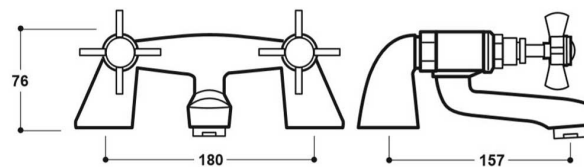

Technical Datasheet

Product Code: SY-KC03-N

Product Description: Synergy Henbury KC Cross Bath Filler

Specification

Product Guarantee:	Lifetime
Barcode:	7081244009014
Material:	Brass
Handle Type:	Crosshead
Tap Pressure:	Low - High Pressure
Min Operating Pressure:	0.5 Bar
Waste Included:	No
Number Of Tap Holes:	2
Projection (mm):	157
Flow Rate 0.5 Bar (L/min):	16
Flow Rate 1 Bar (L/min):	23.2
Flow Rate 2 Bar (L/min):	34
Flow Rate 3 Bar (L/min):	38
Colour:	Chrome

Key Features

- Create an aesthetic that is part of the constantly evolving contemporary style of present day
- Manufactured from high quality brass
- Coated in a luxury chrome finish
- Decorative cross heads with classic white indices
- Ceramic disc technology for long life & smooth operation
- Features full turn operation

Technical Drawing

Dimensions: All measurements are in millimetres and are subject to normal manufacturing variations.

Due to a continuing development programme to improve design and performance, we reserve all rights to vary specifications without prior notice. Please note, all accessories are for photographic purposes only.