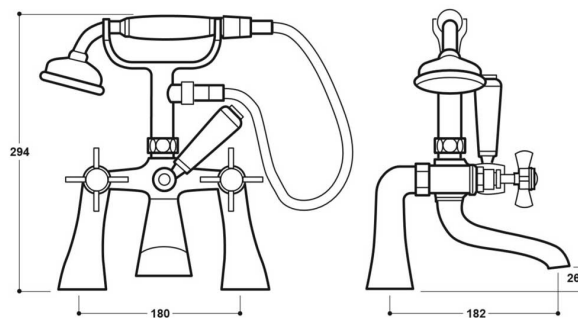

Technical Datasheet

Product Code: **SY-KC04-N**

Product Description: **Synergy Henbury KC Cross Bath Shower Mixer**

Specification

Product Guarantee:	Lifetime
Barcode:	7081249026856
Material:	Brass
Handle Type:	Crosshead
Tap Pressure:	Low - High Pressure
Min Operating Pressure:	0.5 Bar
Waste Included:	No
Number Of Tap Holes:	2
Projection (mm):	182
Colour:	Chrome

Key Features

- Soft round edges to give your room a relaxing feel
- Manufactured from high quality brass
- Coated in a luxury chrome finish
- Decorative cross heads with classic white indices
- Ceramic disc technology for long life & smooth operation
- Comes complete with shower head & handset
- Features full turn operation

Technical Drawing

Dimensions: All measurements are in millimetres and are subject to normal manufacturing variations.

Due to a continuing development programme to improve design and performance, we reserve all rights to vary specifications without prior notice. Please note, all accessories are for photographic purposes only.