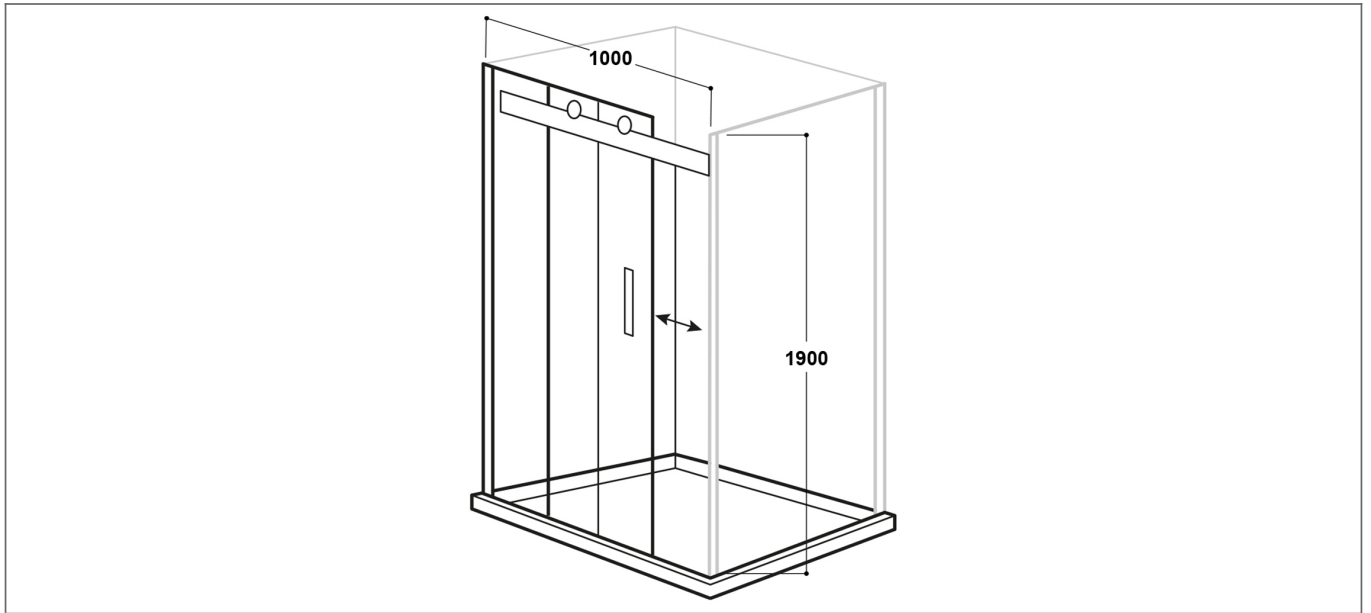

Technical Datasheet

Product Code: SY-VOD01

Product Description: Synergy Vodas 8 Frameless 1000mm Sliding Door

Technical Drawing

Dimensions: All measurements are in millimetres and are subject to normal manufacturing variations.

Due to a continuing development programme to improve design and performance, we reserve all rights to vary specifications without prior notice. Please note, all accessories are for photographic purposes only.