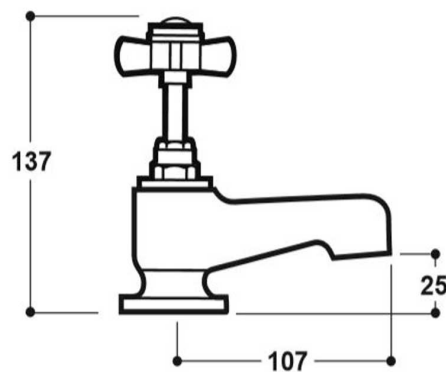

Technical Datasheet

Product Code: SY-KC01-N

Product Description: Synergy Henbury KC Cross Bath Taps

Specification

Product Guarantee:	Lifetime
Barcode:	7081246536754
Material:	Brass
Handle Type:	Crosshead
Tap Pressure:	Low - High Pressure
Min Operating Pressure:	0.2 Bar
Number Of Tap Holes:	2
Projection (mm):	107
Flow Rate 0.1 Bar (L/min):	5
Flow Rate 0.5 Bar (L/min):	15.5
Flow Rate 1 Bar (L/min):	21.5
Flow Rate 2 Bar (L/min):	31
Flow Rate 3 Bar (L/min):	38
Colour:	Chrome

Key Features

- Soft round edges to give your room a relaxing feel
- Manufactured from high quality brass
- Coated in a luxury chrome finish
- Decorative cross heads with classic white indices
- Ceramic disc technology for long life & smooth operation
- Features full turn operation

Technical Drawing

Dimensions: All measurements are in millimetres and are subject to normal manufacturing variations.

Due to a continuing development programme to improve design and performance, we reserve all rights to vary specifications without prior notice. Please note, all accessories are for photographic purposes only.