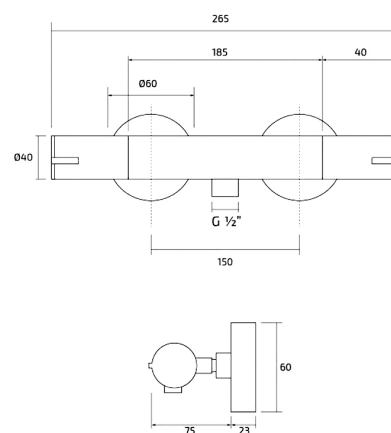

Technical Datasheet

Product Code: **SY-VM93-N**

Product Description: **Synergy Round Thermostatic Chrome Shower Valve**

Specification

Product Guarantee:	Lifetime
Barcode:	7081246075390
Material:	Brass
Handle Type:	Knob
Tap Pressure:	Medium - High Pressure
Min Operating Pressure:	0.5 Bar
Projection (mm):	270
Flow Rate 0.5 Bar (L/min):	8.5
Flow Rate 1 Bar (L/min):	12
Flow Rate 2 Bar (L/min):	18.5
Flow Rate 3 Bar (L/min):	22
Colour:	Chrome

Technical Drawing

Dimensions: All measurements are in millimetres and are subject to normal manufacturing variations.

Due to a continuing development programme to improve design and performance, we reserve all rights to vary specifications without prior notice. Please note, all accessories are for photographic purposes only.