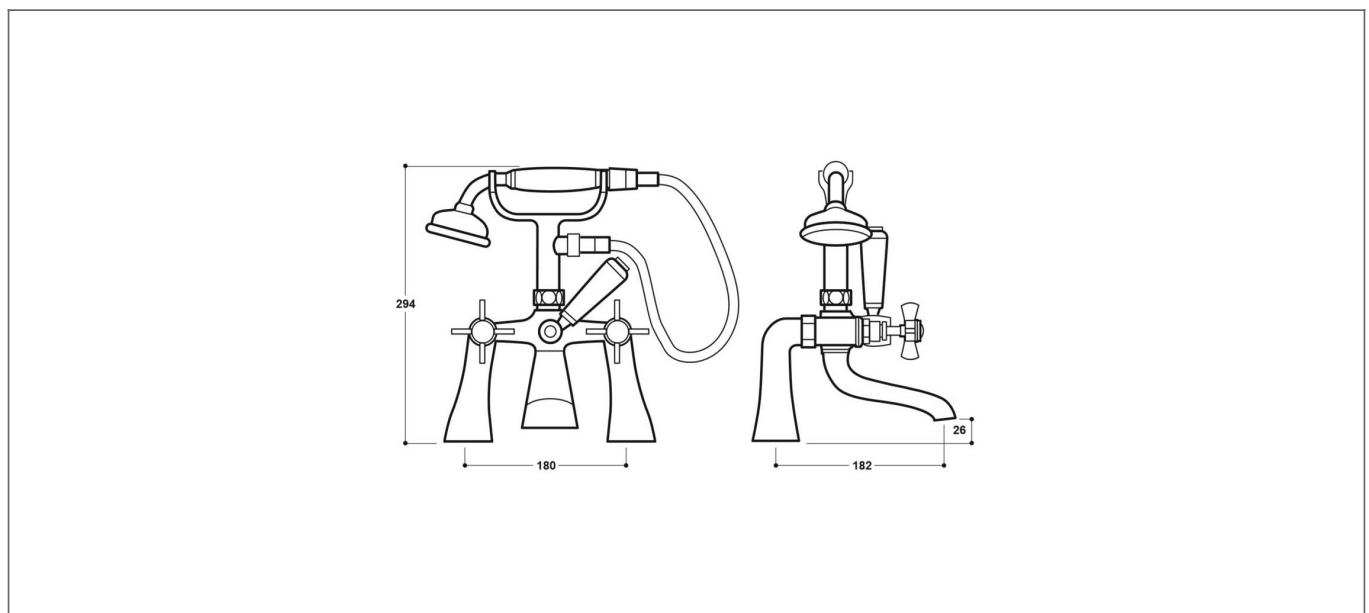

Technical Datasheet

Product Code: **SY-KC88-N**

Product Description: **Synergy Henbury KC Freestanding Bath Shower Mixer**

Specification

Product Guarantee:	Lifetime
Barcode:	7081247612471
Material:	Brass
Handle Type:	Crosshead
Tap Pressure:	Low - High Pressure
Min Operating Pressure:	1 Bar
Waste Included:	No
Number Of Tap Holes:	2
Approvals:	WRAS Approved
Projection (mm):	182
Colour:	Chrome

Key Features

- Soft round edges to give your room a relaxing feel
- Manufactured from high quality brass
- Coated in a luxury chrome finish
- Decorative cross heads with classic white indices
- Ceramic disc technology for long life & smooth operation
- Features full turn operation

Technical Drawing

Dimensions: All measurements are in millimetres and are subject to normal manufacturing variations.

Due to a continuing development programme to improve design and performance, we reserve all rights to vary specifications without prior notice. Please note, all accessories are for photographic purposes only.