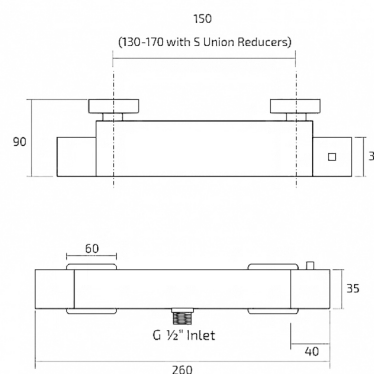

Technical Datasheet

Product Code: **SY-VM90-N**

Product Description: **Synergy Square Thermostatic Chrome Shower Valve**

Specification

Product Guarantee:	Lifetime
Barcode:	7081247854406
Material:	Brass
Handle Type:	Dial
Tap Pressure:	Medium - High Pressure
Min Operating Pressure:	0.5 Bar
Approvals:	WRAS & TMV2 Approved
Flow Rate 0.5 Bar (L/min):	8.5
Flow Rate 1 Bar (L/min):	2
Flow Rate 2 Bar (L/min):	18.5
Flow Rate 3 Bar (L/min):	22
Colour:	Chrome

Technical Drawing

Dimensions: All measurements are in millimetres and are subject to normal manufacturing variations.

Due to a continuing development programme to improve design and performance, we reserve all rights to vary specifications without prior notice. Please note, all accessories are for photographic purposes only.