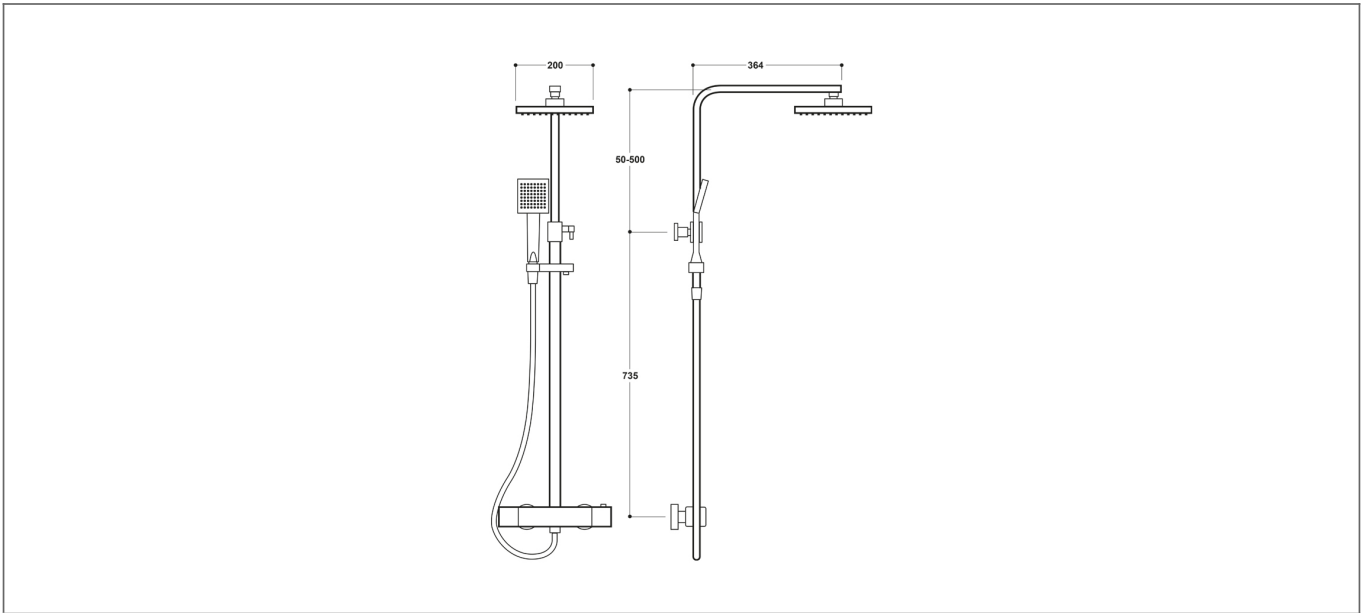

Technical Datasheet

Product Code: **SY-VM108-N**

Product Description: **Synergy Square Cool Touch Riser Shower**

Specification

Product Guarantee:	Lifetime
Barcode:	7081246339973
Packaged Weight (kg):	6 kg
Material:	Brass
Style:	Modern
Made In the UK:	Yes
Min Operating Pressure:	1.5 Bar
Number Of Outlets:	2
Handle Type:	Knob
Valve Type:	Thermostatic
Approvals:	TMV2 Approved
Flow Rate 0.5 Bar (L/min):	6.7
Flow Rate 1 Bar (L/min):	10.9
Flow Rate 3 Bar (L/min):	18.2

Dimensions: All measurements are in millimetres and are subject to normal manufacturing variations.

Due to a continuing development programme to improve design and performance, we reserve all rights to vary specifications without prior notice. Please note, all accessories are for photographic purposes only.

Technical Datasheet

Product Code: SY-VM108-N

Product Description: Synergy Square Cool Touch Riser Shower

Technical Drawing

Dimensions: All measurements are in millimetres and are subject to normal manufacturing variations.