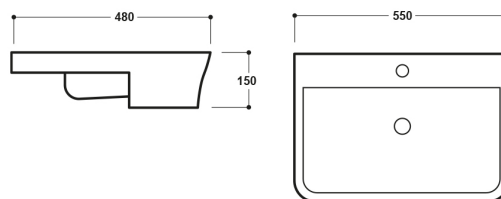

Technical Datasheet

Product Code: **SY-VER14**

Product Description: **Synergy Versa Semi Recessed Basin 550mm**

Specification

Product Guarantee:	Lifetime
Barcode:	5056474504303
Projection (mm):	430
Material:	Ceramic
Style:	Modern
Shape:	Rectangular
Number Of Tap Holes:	1

Technical Drawing

Dimensions: All measurements are in millimetres and are subject to normal manufacturing variations.

Due to a continuing development programme to improve design and performance, we reserve all rights to vary specifications without prior notice. Please note, all accessories are for photographic purposes only.