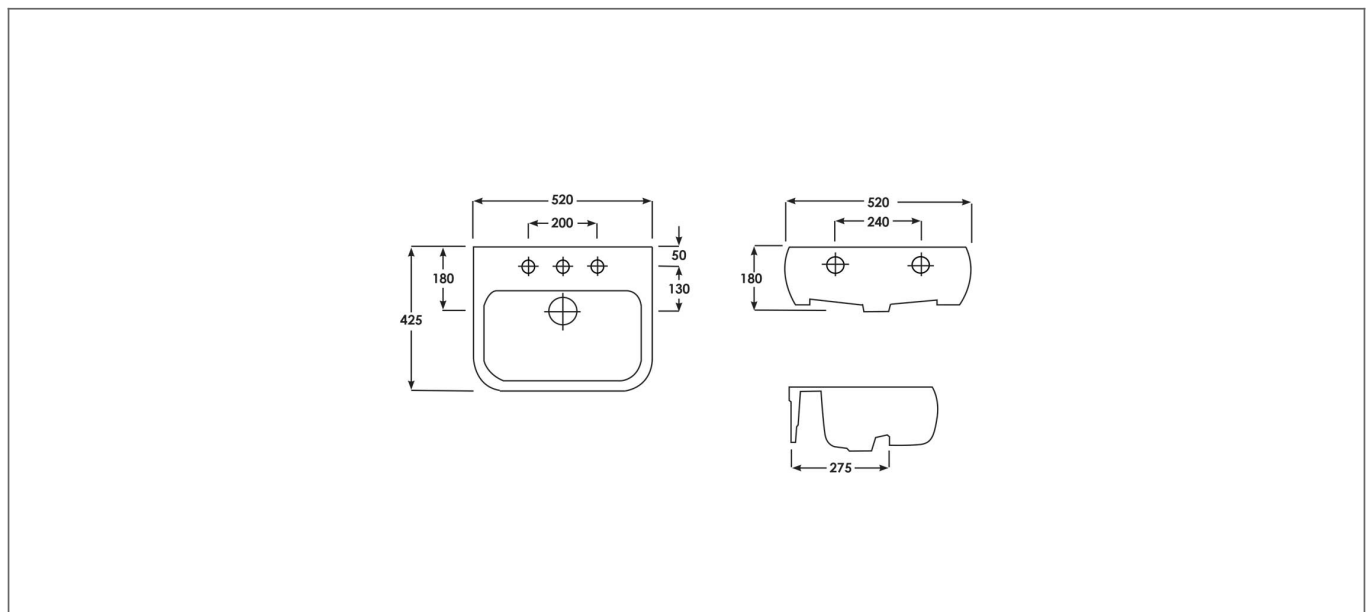

Technical Datasheet

Product Code: **SY-VEN05**

Product Description: **Synergy Venice 520mm 1 Tap Hole Semi Recessed Basin**

Specification

Product Guarantee:	Lifetime
Barcode:	5056474506260
Projection (mm):	425
Material:	Ceramic
Style:	Modern
Shape:	Rectangular
Number Of Tap Holes:	1

Key Features

- Pure & luxurious modern design ideal to boost your bathroom décor
- The natural raw materials make ceramic hard wearing, scratch-proof & resistant to limescale
- Space saving design ideal for countertop mounting
- Features 1 tap hole suitable for mono basin mixer use
- Matching sanitaryware are also available in the Venice range

Technical Drawing

Dimensions: All measurements are in millimetres and are subject to normal manufacturing variations.

Due to a continuing development programme to improve design and performance, we reserve all rights to vary specifications without prior notice. Please note, all accessories are for photographic purposes only.