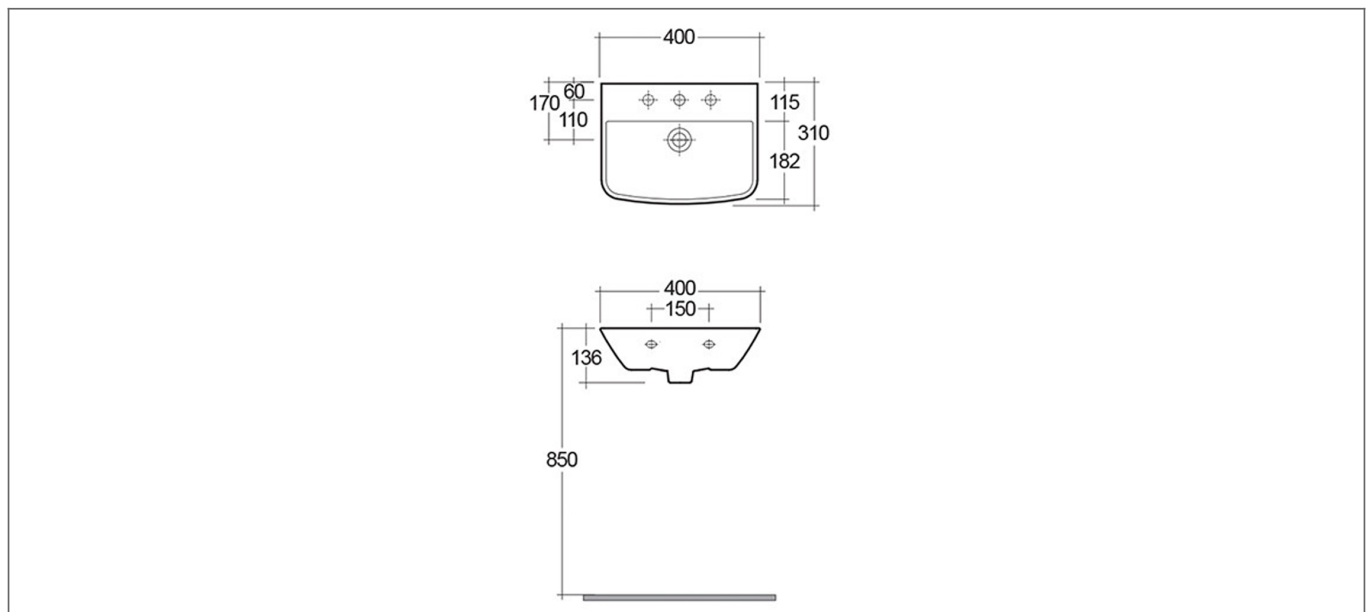

# Technical Datasheet

Product Code: **SY-VAL09**

Product Description: **Synergy Valencia 40cm Wall Hung Hand Basin 1th**

## Key Features

- Modern curvaceous design with smooth & stylish lines
- Manufactured from high quality white vitreous china
- Features 1 tap hole suitable for mono bath mixers
- Space saving design ideal for wall mounting
- Overflow hole included to prevent any bathroom accidents

## Technical Drawing

Dimensions: All measurements are in millimetres and are subject to normal manufacturing variations.

Due to a continuing development programme to improve design and performance, we reserve all rights to vary specifications without prior notice. Please note, all accessories are for photographic purposes only.