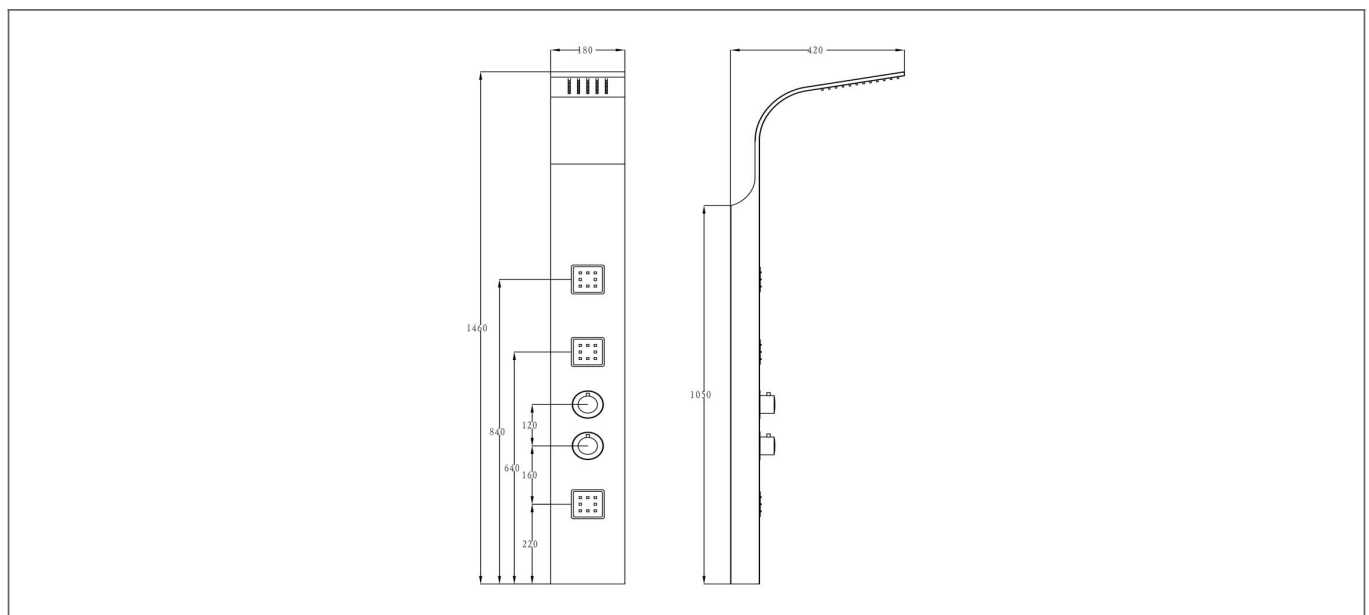

Technical Datasheet

Product Code: SY-TOWER505

Product Description: Synergy Spinnaker Black Shower Tower

Specification

Product Guarantee:	Lifetime
Barcode:	5056474511349
Packaged Weight (kg):	5 kg
Material:	Steel
Style:	Modern
Min Operating Pressure:	1 Bar
Number Of Outlets:	2
Handle Type:	Knob

Key Features

- Create an aesthetic that is part of the constantly evolving contemporary style of present day
- Manufactured from high quality materials
- Multifunctional, efficient & looks cool
- Features 3 jets for absolute relaxation
- Complete with hand shower & fixed head
- Ceramic disc technology for long life & smooth operation
- Alternatively available in a white black finish

Technical Drawing

Dimensions: All measurements are in millimetres and are subject to normal manufacturing variations.

Due to a continuing development programme to improve design and performance, we reserve all rights to vary specifications without prior notice. Please note, all accessories are for photographic purposes only.