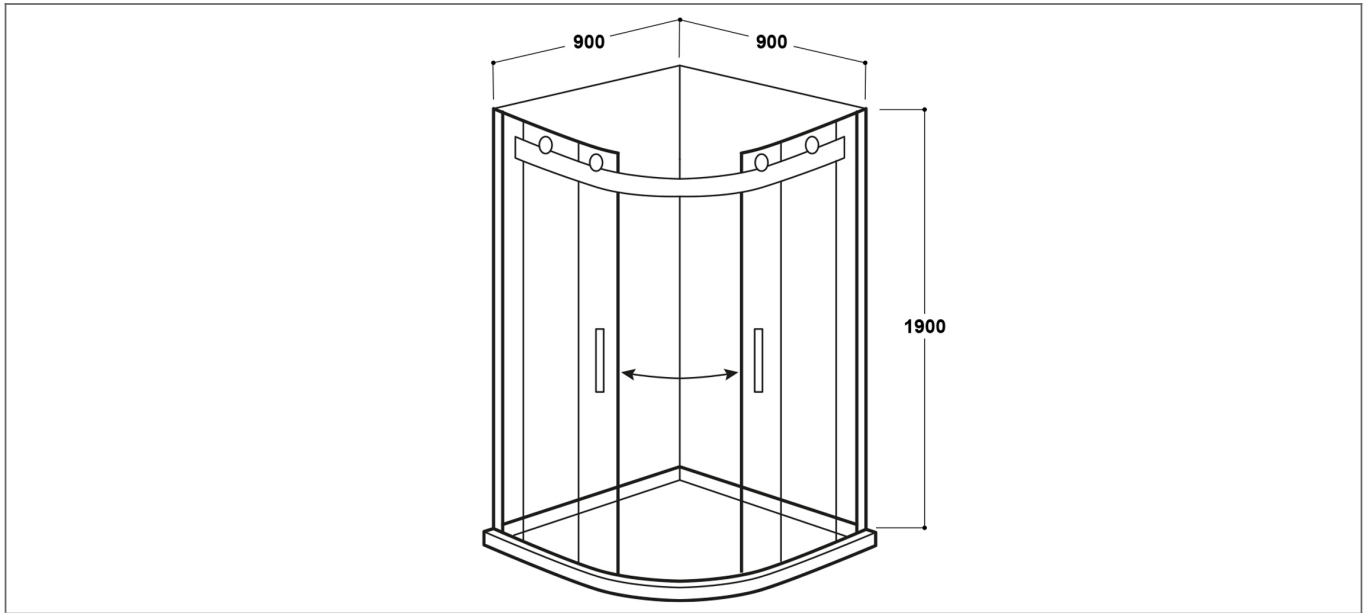

Technical Datasheet

Product Code: SY-VOD15

Product Description: Synergy Vodas 8 900 x 900mm 2 Door Frameless Panel Pack

Specification

Material:	Glass
Style:	Modern
Shape:	Quadrant
Colour:	Clear
Adjustment (mm):	40
Orientation:	Vertical
Entry Width:	495
Glass Style:	Toughened
Product Guarantee:	Lifetime
Barcode:	5056474500541
Product Length (mm):	900
Product Width (mm):	900
Product Height (mm):	1900

Key Features

- Requires SY-VOD20 universal quadrant pack for completion
- Manufactured from high quality 8mm safety glass
- Glass is coated in a nano technology preventing limescale
- Frameless design are easier to clean & minimize mold risks
- Benefits from high quality magnetic soft closing seals
- Features quick release double roller for easy access
- Optional framed quadrant panels available to choose from
- Suitable for use in a wetroom or with a shower tray

Dimensions: All measurements are in millimetres and are subject to normal manufacturing variations.

Due to a continuing development programme to improve design and performance, we reserve all rights to vary specifications without prior notice. Please note, all accessories are for photographic purposes only.

Technical Datasheet

Product Code: SY-VOD15

Product Description: Synergy Vodas 8 900 x 900mm 2 Door Frameless Panel Pack

Technical Drawing

Dimensions: All measurements are in millimetres and are subject to normal manufacturing variations.