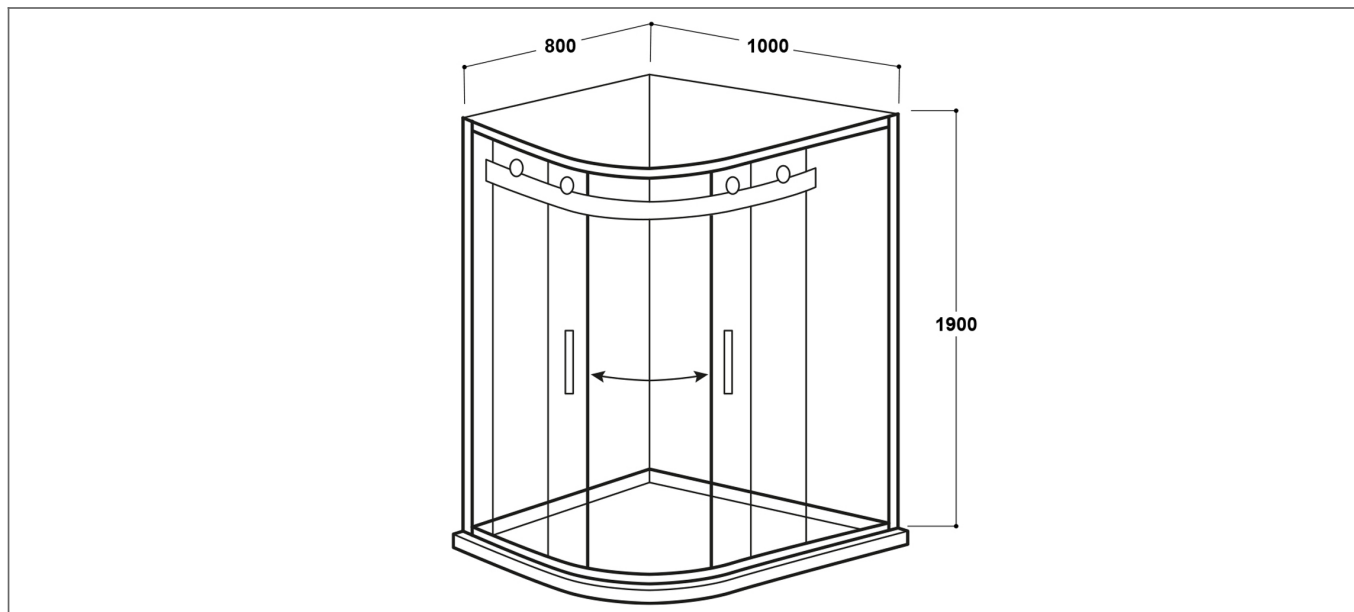

Technical Datasheet

Product Code: SY-VOD17

Product Description: Synergy Vodas 8 800 x 1000mm Frameless Offset Quad Panel Pack

Technical Drawing

Dimensions: All measurements are in millimetres and are subject to normal manufacturing variations.

Due to a continuing development programme to improve design and performance, we reserve all rights to vary specifications without prior notice. Please note, all accessories are for photographic purposes only.