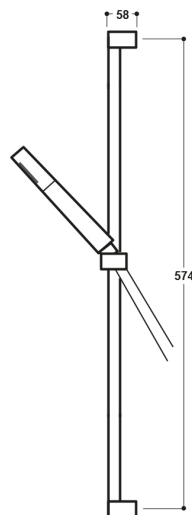

Technical Datasheet

Product Code: SY-SR34-N

Product Description: Synergy Square Slide Shower Rail Kit

Specification

Product Guarantee:	1 Year
Material:	Metal and ABS
Style:	Modern
Shape:	Square
Colour:	Chrome
Barcode:	7081241716687
Packaged Weight (kg):	2 kg
Packaged Length (Metre):	0.63
Packaged Width (Metre):	0.15
Packaged Height (Metre):	0.075

Key Features

- Clean, straight lines, uncluttered spaces. Embrace modernistic style from the 20th century
- Clean, str
- Manufactured from quality stainless steel & ABS
- Coated in a luxury chrome finish
- Height is adjustable to suit your bathroom needs
- Suitable to be used with all water pressures
- Complete with elbow for a quick installation
- Also available in a modern round design

Technical Drawing

Dimensions: All measurements are in millimetres and are subject to normal manufacturing variations.

Due to a continuing development programme to improve design and performance, we reserve all rights to vary specifications without prior notice. Please note, all accessories are for photographic purposes only.