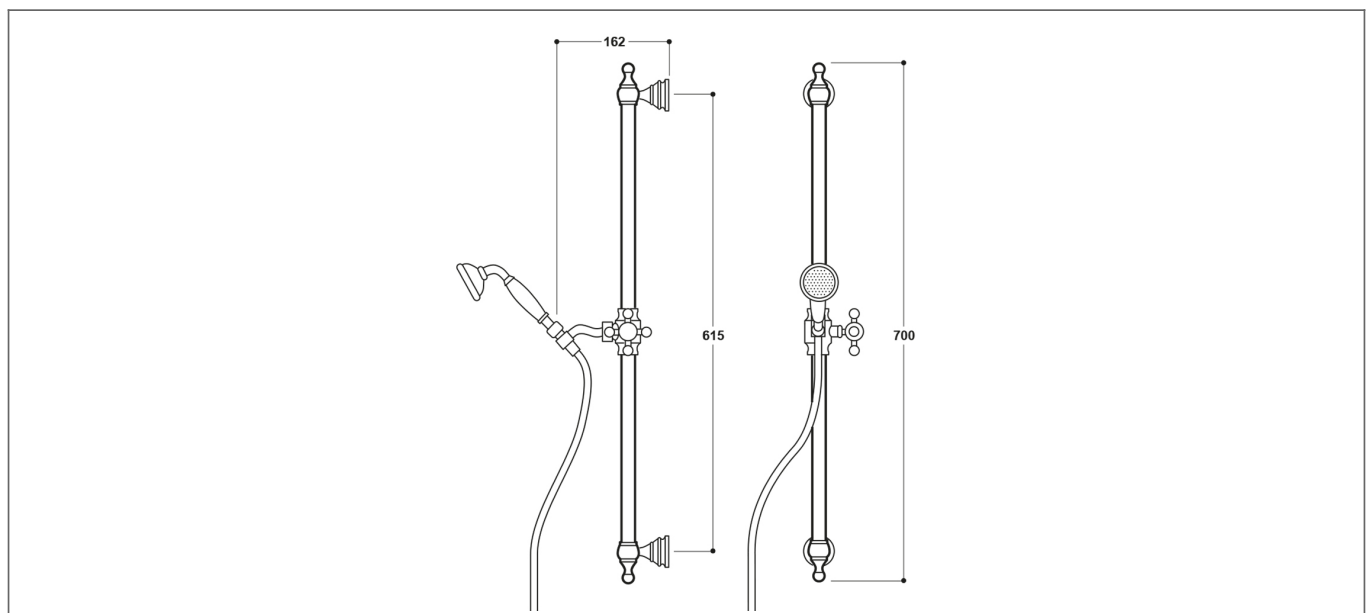

# Technical Datasheet

Product Code: **SY-SR07-N**

Product Description: **Synergy Henbury Traditional Shower Kit**

## Specification

Product Guarantee:	Lifetime
Material:	Brass
Style:	Modern
Range Name:	Henbury
Shape:	Round
Colour:	Chrome
Barcode:	7081249237245
Packaged Weight (kg):	2.1 kg
Packaged Length (Metre):	0.71
Packaged Width (Metre):	0.14
Packaged Height (Metre):	0.08

## Key Features

- Traditional dual exposed thermostatic shower valve
- Manufactured from high quality brass
- Coated in a luxury chrome finish
- Suitable for use with all plumbing systems
- Complete with traditional ceramic shower head
- Matching brassware are available from the Henbury range

## Technical Drawing

Dimensions: All measurements are in millimetres and are subject to normal manufacturing variations.

Due to a continuing development programme to improve design and performance, we reserve all rights to vary specifications without prior notice. Please note, all accessories are for photographic purposes only.