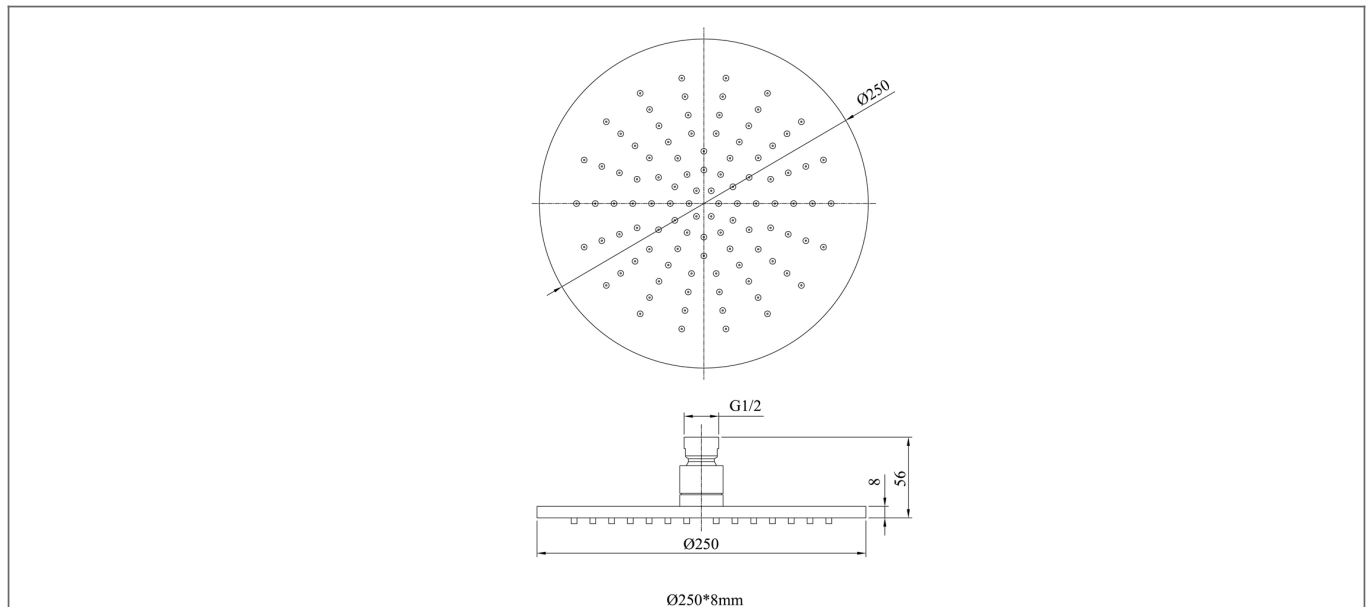

Technical Datasheet

Product Code: SY-SHE2525BK

Product Description: Synergy Round Black Slim Shower Head

Specification

Product Guarantee:	1 Year
Material:	Stainless Steel
Style:	Modern
Range Name:	Synergy
Shape:	Round
Colour:	Black
Barcode:	1729599974354
Packaged Weight (kg):	1.0 kg
Packaged Length (Metre):	0.27
Packaged Width (Metre):	0.27
Packaged Height (Metre):	0.065

Technical Drawing

Dimensions: All measurements are in millimetres and are subject to normal manufacturing variations.

Due to a continuing development programme to improve design and performance, we reserve all rights to vary specifications without prior notice. Please note, all accessories are for photographic purposes only.