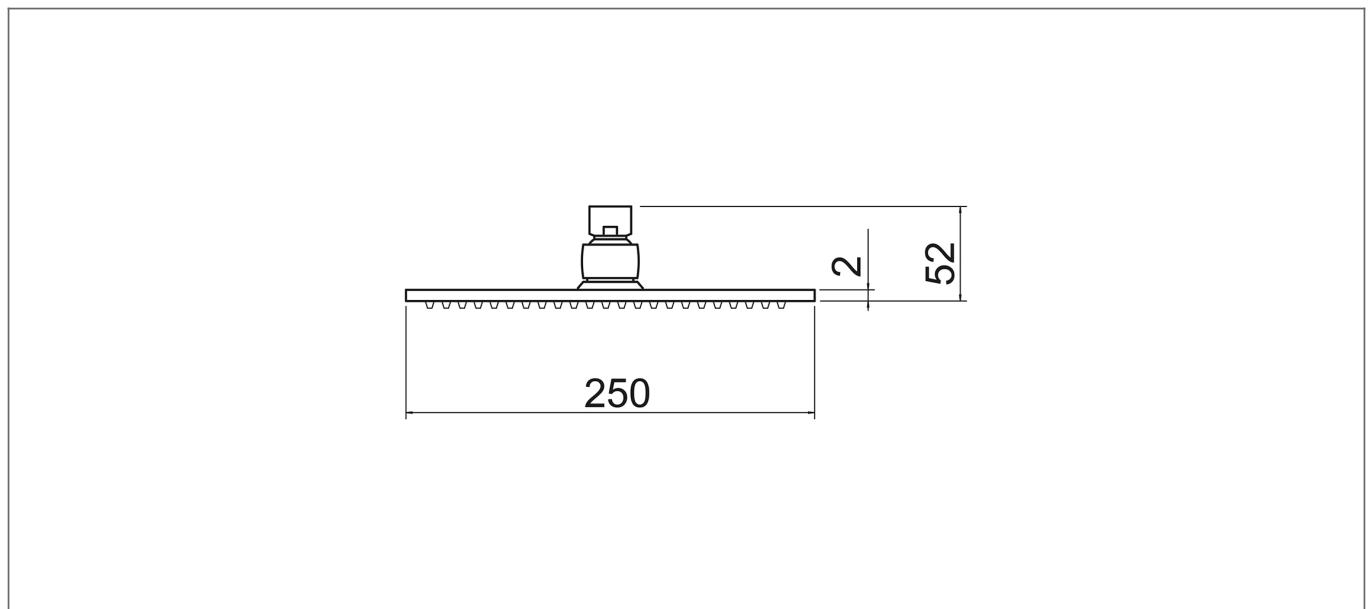

Technical Datasheet

Product Code: SY-SHD2525BK

Product Description: **Synergy Square Slim Black Shower Head**

Specification

| | |
|--------------------------|-----------------|
| Product Guarantee: | 1 Year |
| Material: | Stainless Steel |
| Style: | Modern |
| Range Name: | Synergy |
| Shape: | Square |
| Colour: | Black |
| Barcode: | 5056474512155 |
| Packaged Weight (kg): | 1.0 kg |
| Packaged Length (Metre): | 0.275 |
| Packaged Width (Metre): | 0.265 |
| Packaged Height (Metre): | 0.075 |

Key Features

- Sleek lines add an element of style to your bathroom
- Manufactured from high quality stainless steel
- Coated in a luxury sleek black finish
- Alternatively available in a stunning curvaceous design
- Matching accessories are also available in the Synergy range

Technical Drawing

Dimensions: All measurements are in millimetres and are subject to normal manufacturing variations.

Due to a continuing development programme to improve design and performance, we reserve all rights to vary specifications without prior notice. Please note, all accessories are for photographic purposes only.