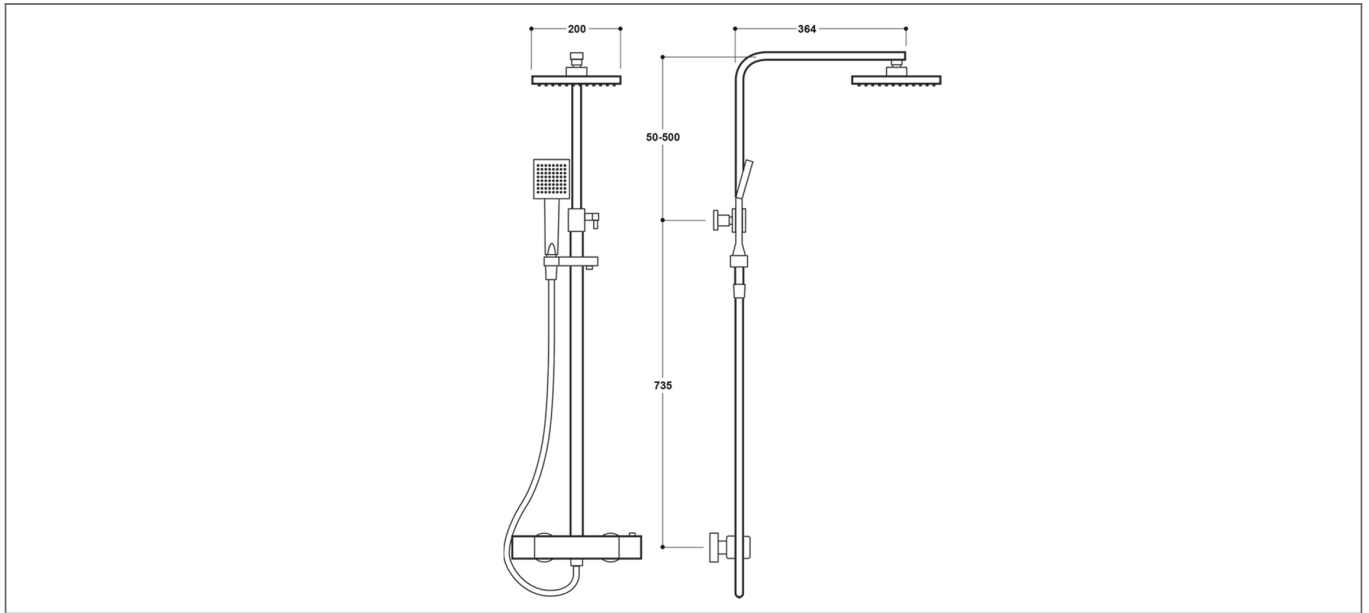

Technical Datasheet

Product Code: SY-SH103K

Product Description: **Synergy Square Black Thermostatic Shower**

Technical Drawing

Dimensions: All measurements are in millimetres and are subject to normal manufacturing variations.

Due to a continuing development programme to improve design and performance, we reserve all rights to vary specifications without prior notice. Please note, all accessories are for photographic purposes only.