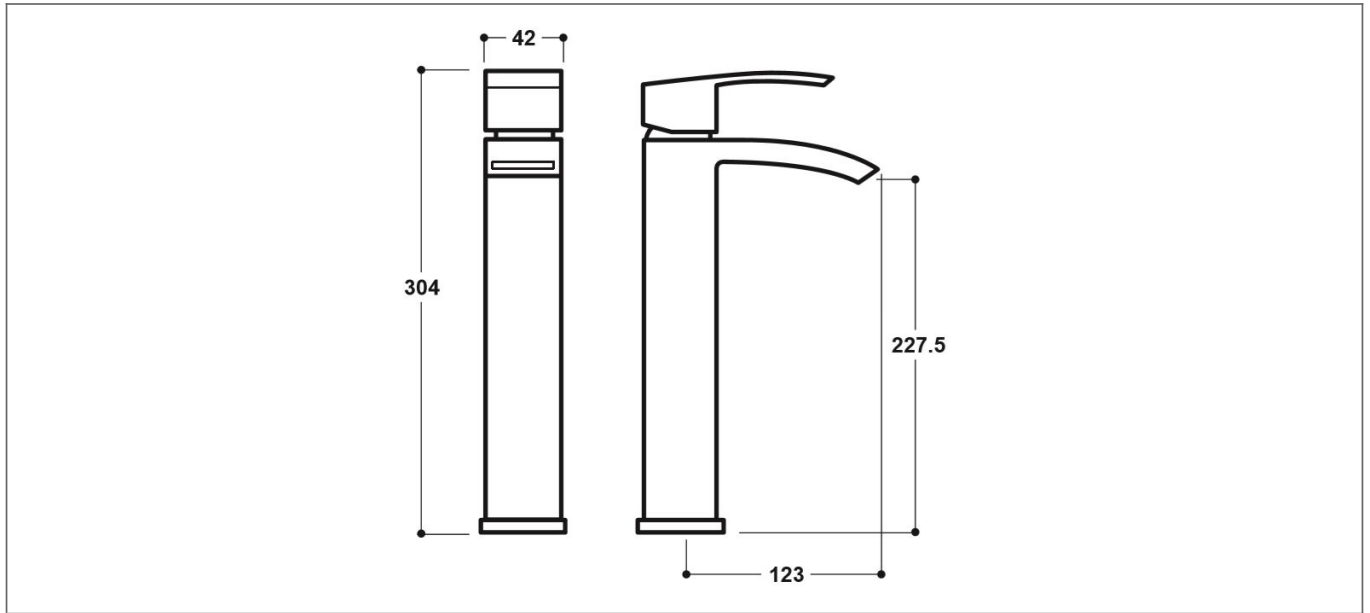

Technical Datasheet

Product Code: **SY-SC08-N**

Product Description: **Synergy Tec Studio SC Tall Basin Mixer**

Specification

Product Guarantee:	Lifetime
Barcode:	7081242281894
Material:	Brass
Handle Type:	Lever
Tap Pressure:	Low - High Pressure
Min Operating Pressure:	0.2 Bar
Waste Included:	No
Number Of Tap Holes:	1
Approvals:	WRAS Approved
Projection (mm):	123
Flow Rate 0.1 Bar (L/min):	3.5
Flow Rate 0.5 Bar (L/min):	6.4
Flow Rate 1 Bar (L/min):	9.5
Flow Rate 2 Bar (L/min):	13.5
Flow Rate 3 Bar (L/min):	16.5
Colour:	Chrome

Dimensions: All measurements are in millimetres and are subject to normal manufacturing variations.

Due to a continuing development programme to improve design and performance, we reserve all rights to vary specifications without prior notice. Please note, all accessories are for photographic purposes only.

Technical Datasheet

Product Code: SY-SC08-N

Product Description: Synergy Tec Studio SC Tall Basin Mixer

Technical Drawing

Dimensions: All measurements are in millimetres and are subject to normal manufacturing variations.