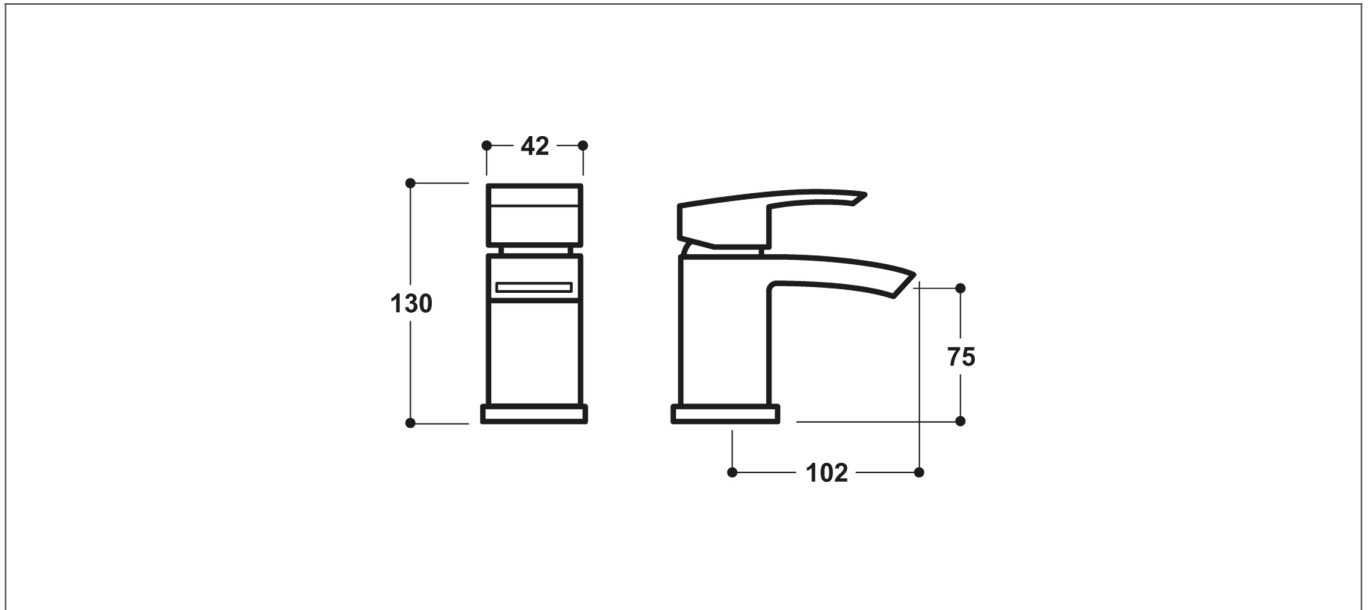

Technical Datasheet

Product Code: SY-SC07-N

Product Description: Synergy Tec Studio SC Mini Basin Mixer

Specification

Product Guarantee:	Lifetime
Barcode:	5300614873690
Material:	Brass
Handle Type:	Lever
Tap Pressure:	Low - High Pressure
Min Operating Pressure:	0.2 Bar
Waste Included:	No
Number Of Tap Holes:	1
Approvals:	WRAS Approved
Projection (mm):	102
Flow Rate 0.1 Bar (L/min):	3.8
Flow Rate 0.5 Bar (L/min):	7.8
Flow Rate 1 Bar (L/min):	11.4
Flow Rate 2 Bar (L/min):	13.4
Flow Rate 3 Bar (L/min):	15.9
Colour:	Chrome

Dimensions: All measurements are in millimetres and are subject to normal manufacturing variations.

Due to a continuing development programme to improve design and performance, we reserve all rights to vary specifications without prior notice. Please note, all accessories are for photographic purposes only.

Technical Datasheet

Product Code: SY-SC07-N

Product Description: Synergy Tec Studio SC Mini Basin Mixer

Technical Drawing

Dimensions: All measurements are in millimetres and are subject to normal manufacturing variations.