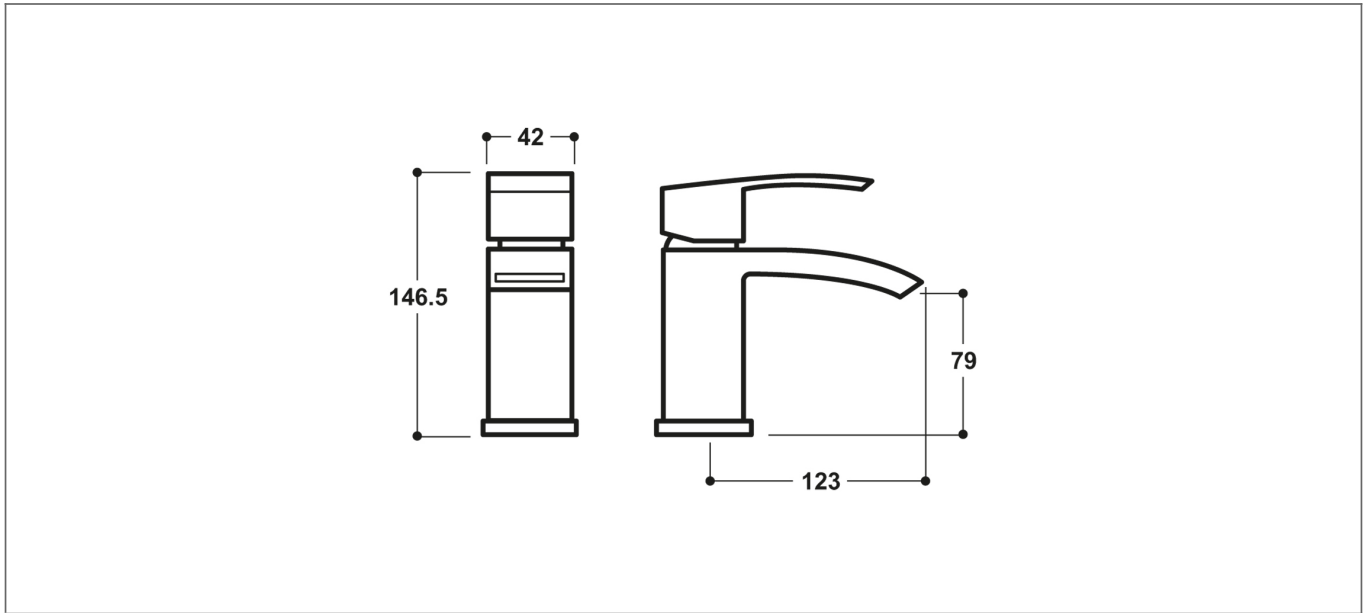

## Specification

Product Guarantee:	Lifetime
Barcode:	5300614873683
Material:	Brass
Handle Type:	Lever
Tap Pressure:	Low - High Pressure
Min Operating Pressure:	0.2 Bar
Waste Included:	Yes
Number Of Tap Holes:	1
Projection (mm):	123
Flow Rate 0.1 Bar (L/min):	3.8
Flow Rate 0.5 Bar (L/min):	8
Flow Rate 1 Bar (L/min):	11.5
Flow Rate 2 Bar (L/min):	16.3
Flow Rate 3 Bar (L/min):	20
Colour:	Chrome

Dimensions: All measurements are in millimetres and are subject to normal manufacturing variations.

Due to a continuing development programme to improve design and performance, we reserve all rights to vary specifications without prior notice. Please note, all accessories are for photographic purposes only.

## Technical Drawing

Dimensions: All measurements are in millimetres and are subject to normal manufacturing variations.

Due to a continuing development programme to improve design and performance, we reserve all rights to vary specifications without prior notice. Please note, all accessories are for photographic purposes only.