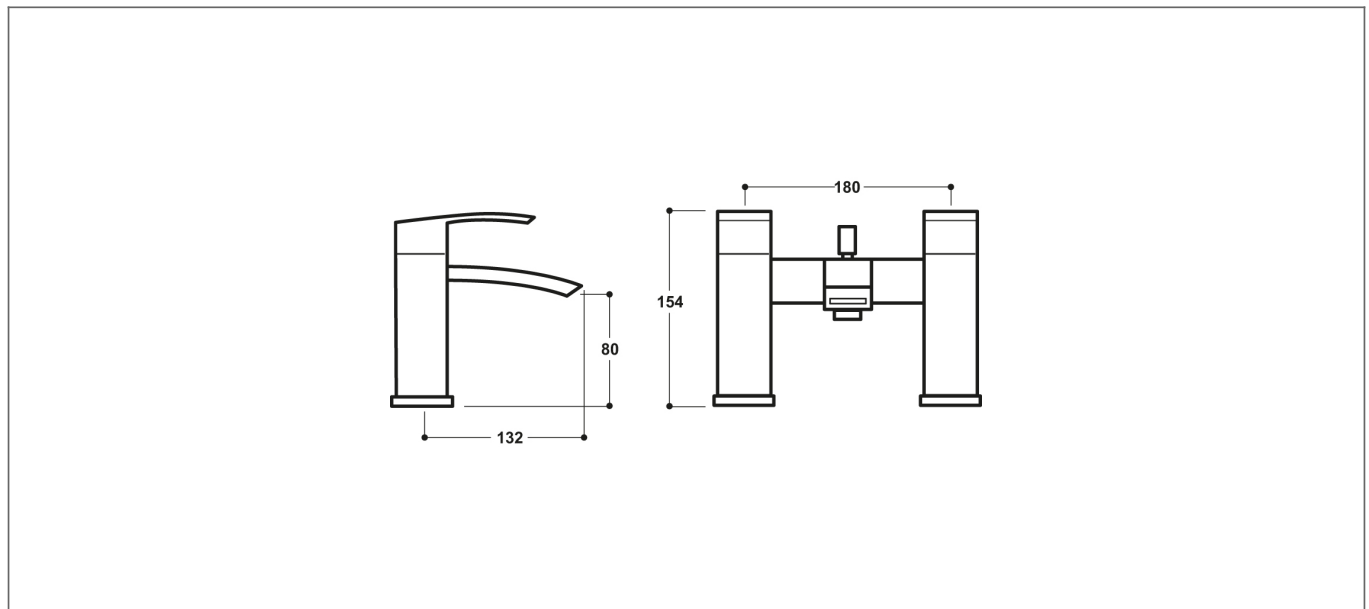

Technical Datasheet

Product Code: SY-SC04-N

Product Description: Synergy Tec Studio SC Bath Shower Mixer

Specification

Product Guarantee:	Lifetime
Barcode:	5300614873676
Material:	Brass
Handle Type:	Lever
Tap Pressure:	Low - High Pressure
Min Operating Pressure:	0.2 Bar
Waste Included:	No
Number Of Tap Holes:	2
Projection (mm):	132
Colour:	Chrome

Key Features

- Squared off edges & clean line for a fresh new bathroom
- Manufactured from high quality brass
- Coated in a luxury chrome finish
- Includes a waterfall spout for a even flow of water
- Features lever control for a flawless level flow
- Ceramic disc technology for long life & smooth operation

Technical Drawing

Dimensions: All measurements are in millimetres and are subject to normal manufacturing variations.

Due to a continuing development programme to improve design and performance, we reserve all rights to vary specifications without prior notice. Please note, all accessories are for photographic purposes only.