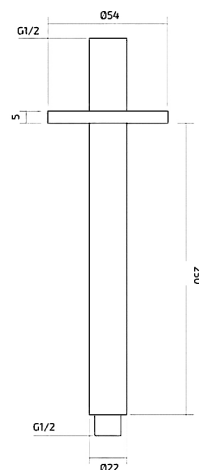

Technical Datasheet

Product Code: SY-SA07

Product Description: Synergy 250mm Round Ceiling Arm

Specification

Product Guarantee:	1 Year
Material:	Stainless Steel
Style:	Modern
Range Name:	Synergy
Shape:	Round
Colour:	Chrome
Barcode:	7081248783798
Packaged Weight (kg):	2 kg
Packaged Length (Metre):	0.38
Packaged Width (Metre):	0.065
Packaged Height (Metre):	0.065

Key Features

- Ultra modern curvaceous design with smooth & stylish lines
- Manufactured from high quality brass
- Coated in a luxury chrome finish
- Suitable for use with 8 & 9" shower heads
- Matching brassware is also available in the Synergy range
- Alternatively available in a square design & 250mm

Technical Drawing

Dimensions: All measurements are in millimetres and are subject to normal manufacturing variations.

Due to a continuing development programme to improve design and performance, we reserve all rights to vary specifications without prior notice. Please note, all accessories are for photographic purposes only.