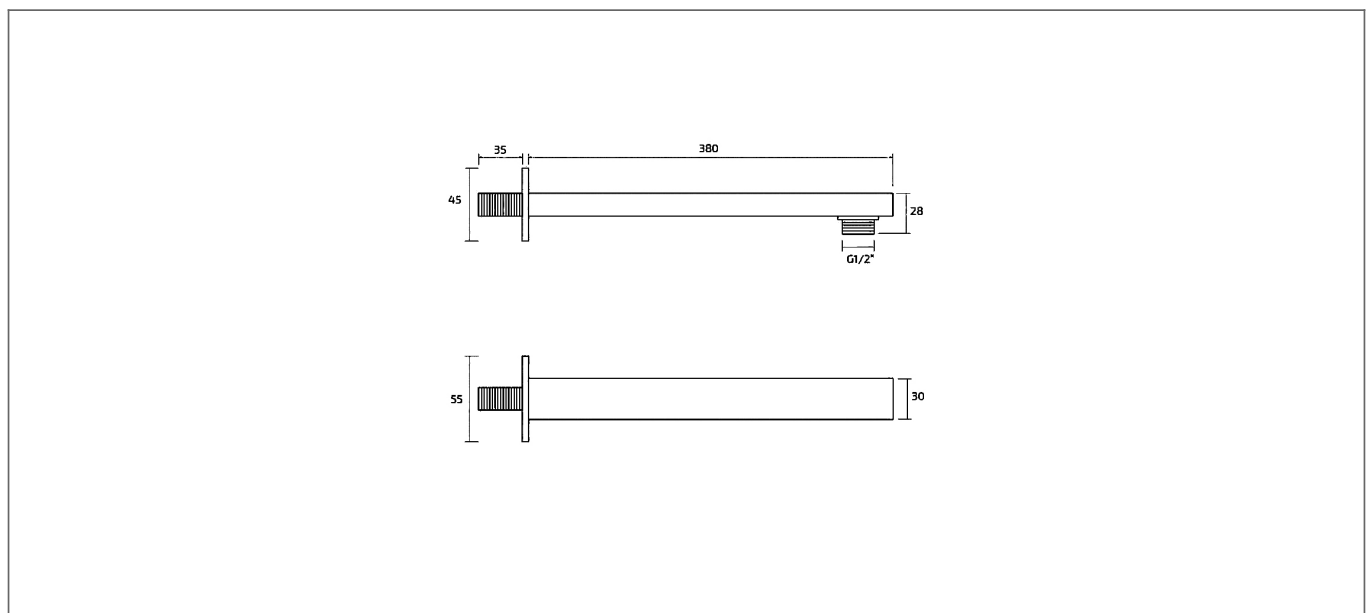

Technical Datasheet

Product Code: **SY-SA06**

Product Description: **Synergy 380mm Square Shower Wall Arm**

Specification

Product Guarantee:	1 Year
Material:	Brass
Style:	Modern
Range Name:	Synergy
Shape:	Square
Colour:	Chrome
Barcode:	7081249709919
Packaged Weight (kg):	2 kg
Packaged Length (Metre):	0.46
Packaged Width (Metre):	0.065
Packaged Height (Metre):	0.065

Key Features

- Sleek lines add an element of style to your bathroom
- Manufactured from high quality brass
- Coated in a luxury sleek black finish
- Suitable for use with 8 & 9" shower heads
- Matching brassware is also available in the Synergy range
- Alternatively available in a square design & 300mm

Technical Drawing

Dimensions: All measurements are in millimetres and are subject to normal manufacturing variations.

Due to a continuing development programme to improve design and performance, we reserve all rights to vary specifications without prior notice. Please note, all accessories are for photographic purposes only.