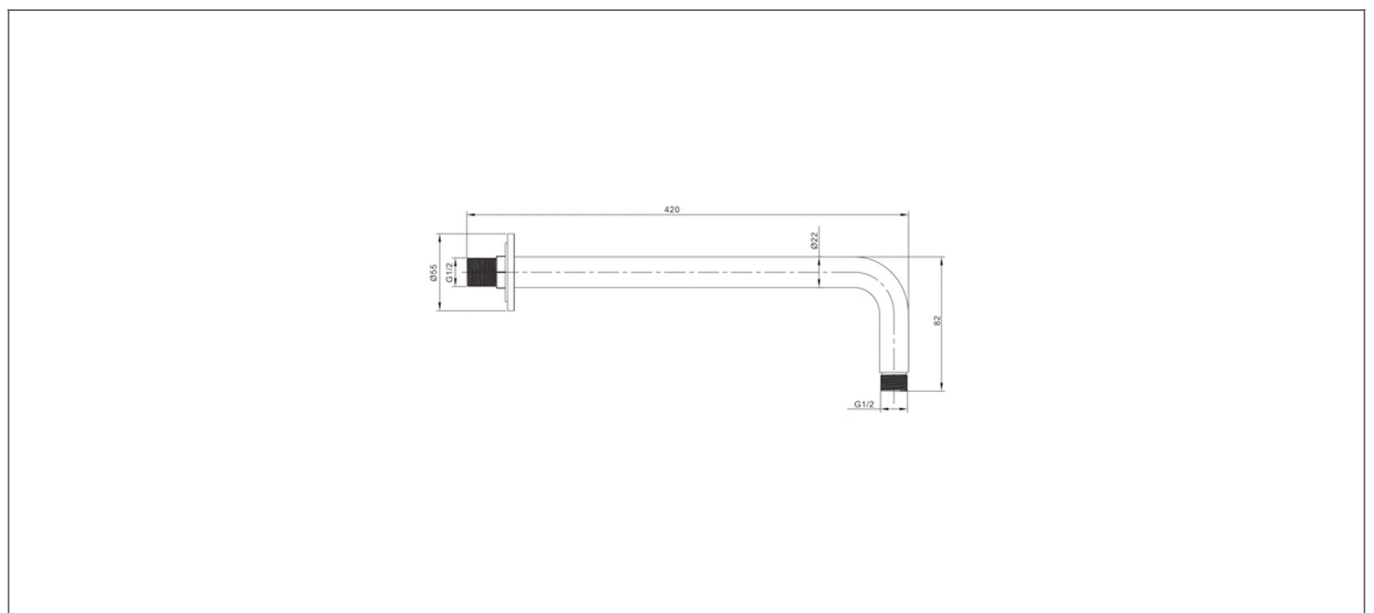

# Technical Datasheet

Product Code: SY-SA05

Product Description: Synergy 380mm Chrome Round Shower Wall Arm

## Specification

Product Guarantee:	1 Year
Material:	Brass
Style:	Modern
Range Name:	Synergy
Shape:	Round
Colour:	Chrome
Barcode:	7081244958510
Packaged Weight (kg):	2 kg
Packaged Length (Metre):	0.39
Packaged Width (Metre):	0.07
Packaged Height (Metre):	0.07

## Key Features

- Ultra modern curvaceous design with smooth & stylish lines
- Manufactured from high quality brass
- Coated in a luxury chrome finish
- Suitable for use with 8 & 9" shower heads
- Matching brassware is also available in the Synergy range
- Alternatively available in a square design & 300mm

## Technical Drawing

Dimensions: All measurements are in millimetres and are subject to normal manufacturing variations.

Due to a continuing development programme to improve design and performance, we reserve all rights to vary specifications without prior notice. Please note, all accessories are for photographic purposes only.