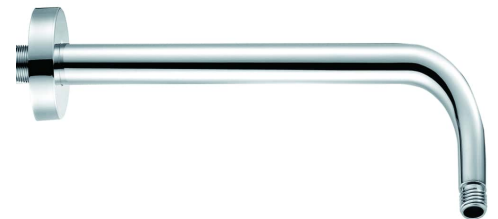

# Technical Datasheet

Product Code: SY-SA05

Product Description: Synergy 380mm Chrome Round Shower Wall Arm

## Specification

Product Guarantee:	1 Year
Material:	Brass
Style:	Modern
Range Name:	Synergy
Shape:	Round
Colour:	Chrome
Barcode:	7081244958510
Packaged Weight (kg):	2 kg
Packaged Length (Metre):	0.39
Packaged Width (Metre):	0.07
Packaged Height (Metre):	0.07

## Key Features

- Ultra modern curvaceous design with smooth & stylish lines
- Manufactured from high quality brass
- Coated in a luxury chrome finish
- Suitable for use with 8 & 9" shower heads
- Matching brassware is also available in the Synergy range
- Alternatively available in a square design & 300mm