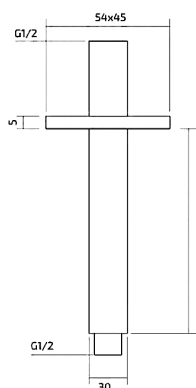

# Technical Datasheet

Product Code: **SY-SA04**

Product Description: **Synergy 120mm Square Ceiling Arm**

## Specification

Product Guarantee:	1 Year
Material:	Brass
Style:	Modern
Range Name:	Synergy
Shape:	Square
Colour:	Chrome
Barcode:	7081248835718
Packaged Weight (kg):	2 kg
Packaged Length (Metre):	0.185
Packaged Width (Metre):	0.045
Packaged Height (Metre):	0.06

## Key Features

- Squared off edges & clean line for a fresh new bathroom
- Manufactured from high quality brass
- Coated in a luxury chrome finish
- Suitable for use with 8 & 9" shower heads
- Matching brassware is also available in the Synergy range
- Alternatively available in a round design & 250mm

## Technical Drawing

Dimensions: All measurements are in millimetres and are subject to normal manufacturing variations.

Due to a continuing development programme to improve design and performance, we reserve all rights to vary specifications without prior notice. Please note, all accessories are for photographic purposes only.