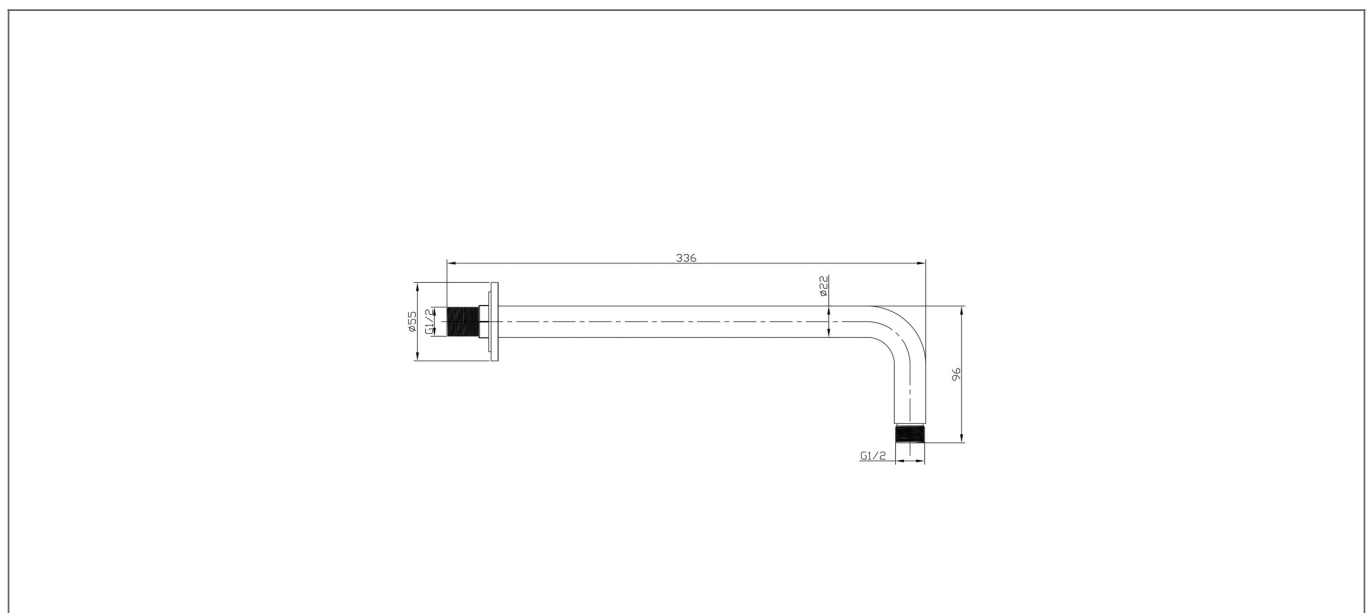

Technical Datasheet

Product Code: SY-SA01

Product Description: Synergy 300mm Chrome Round Shower Wall Arm

Specification

Product Guarantee:	1 Year
Material:	Brass
Style:	Modern
Range Name:	Synergy
Shape:	Round
Colour:	Chrome
Barcode:	7081248029209
Packaged Weight (kg):	2 kg
Packaged Length (Metre):	0.4
Packaged Width (Metre):	0.09
Packaged Height (Metre):	0.035

Key Features

- Ultra modern curvaceous design with smooth & stylish lines
- Manufactured from high quality brass
- Coated in a luxury chrome finish
- Suitable for use with 8 & 9" shower heads
- Matching brassware is also available in the Synergy range
- Alternatively available in a square design, black finish & 380mm

Technical Drawing

Dimensions: All measurements are in millimetres and are subject to normal manufacturing variations.

Due to a continuing development programme to improve design and performance, we reserve all rights to vary specifications without prior notice. Please note, all accessories are for photographic purposes only.