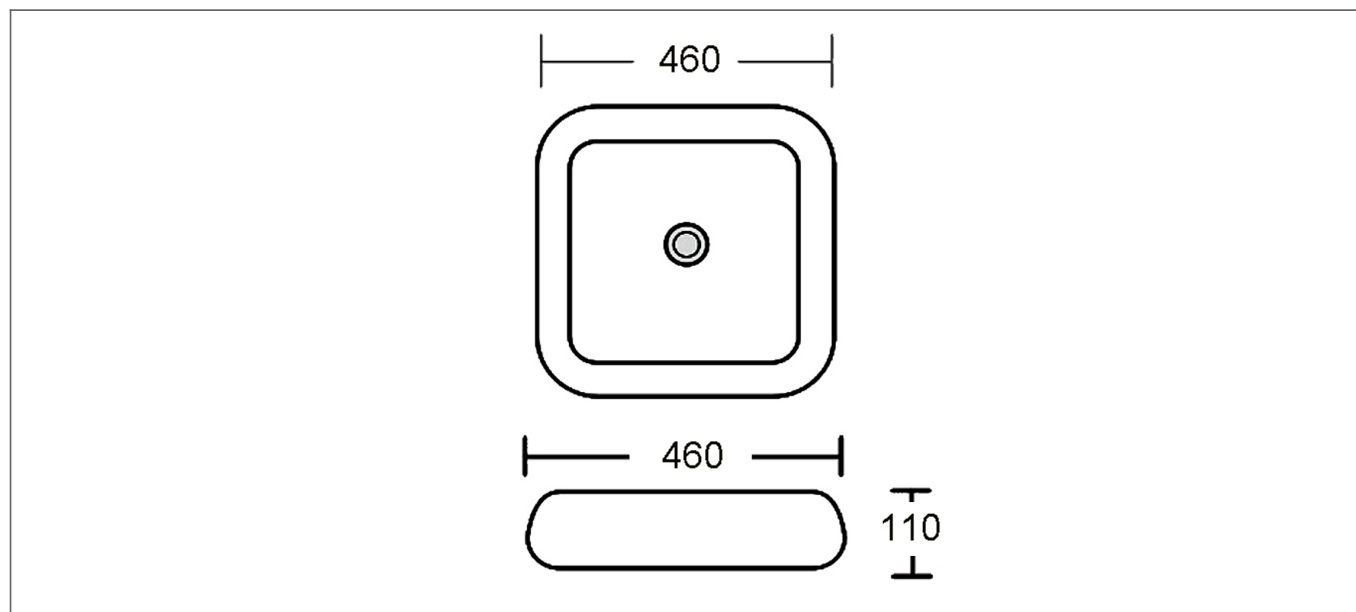

Technical Drawing

Dimensions: All measurements are in millimetres and are subject to normal manufacturing variations.

Due to a continuing development programme to improve design and performance, we reserve all rights to vary specifications without prior notice. Please note, all accessories are for photographic purposes only.