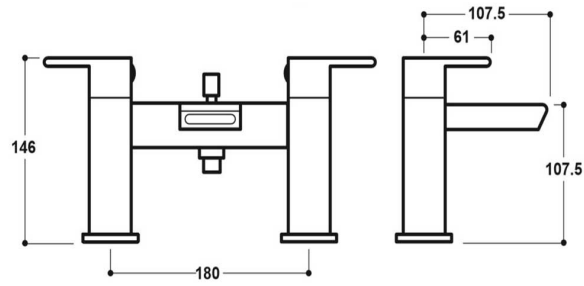

Technical Datasheet

Product Code: SY-QB04-N

Product Description: Synergy Tec Studio QB Bath Shower Mixer

Specification

Product Guarantee:	Lifetime
Barcode:	7081244957391
Material:	Brass
Handle Type:	Lever
Tap Pressure:	Medium - High Pressure
Min Operating Pressure:	0.5 Bar
Waste Included:	No
Number Of Tap Holes:	2
Projection (mm):	107.5
Flow Rate 0.1 Bar (L/min):	4.3
Flow Rate 0.5 Bar (L/min):	12.5
Flow Rate 1 Bar (L/min):	18.6
Flow Rate 2 Bar (L/min):	26
Flow Rate 3 Bar (L/min):	31.5
Colour:	Chrome

Dimensions: All measurements are in millimetres and are subject to normal manufacturing variations.

Due to a continuing development programme to improve design and performance, we reserve all rights to vary specifications without prior notice. Please note, all accessories are for photographic purposes only.

Technical Datasheet

Product Code: SY-QB04-N

Product Description: Synergy Tec Studio QB Bath Shower Mixer

Technical Drawing

Dimensions: All measurements are in millimetres and are subject to normal manufacturing variations.