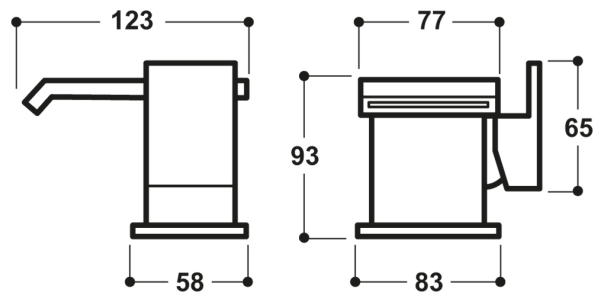

Technical Datasheet

Product Code: SY-Q05-N

Product Description: Synergy Tec Studio Q Basin Mixer

Specification

Product Guarantee:	Lifetime
Barcode:	7081243654130
Material:	Brass
Handle Type:	Lever
Tap Pressure:	Low - High Pressure
Min Operating Pressure:	0.2 Bar
Waste Included:	Yes
Number Of Tap Holes:	1
Projection (mm):	123
Flow Rate 0.1 Bar (L/min):	1.7
Flow Rate 0.5 Bar (L/min):	6.3
Flow Rate 1 Bar (L/min):	9.1
Flow Rate 2 Bar (L/min):	13.1
Flow Rate 3 Bar (L/min):	16.1
Colour:	Chrome

Dimensions: All measurements are in millimetres and are subject to normal manufacturing variations.

Due to a continuing development programme to improve design and performance, we reserve all rights to vary specifications without prior notice. Please note, all accessories are for photographic purposes only.

Technical Datasheet

Product Code: SY-Q05-N

Product Description: Synergy Tec Studio Q Basin Mixer

Technical Drawing

Dimensions: All measurements are in millimetres and are subject to normal manufacturing variations.