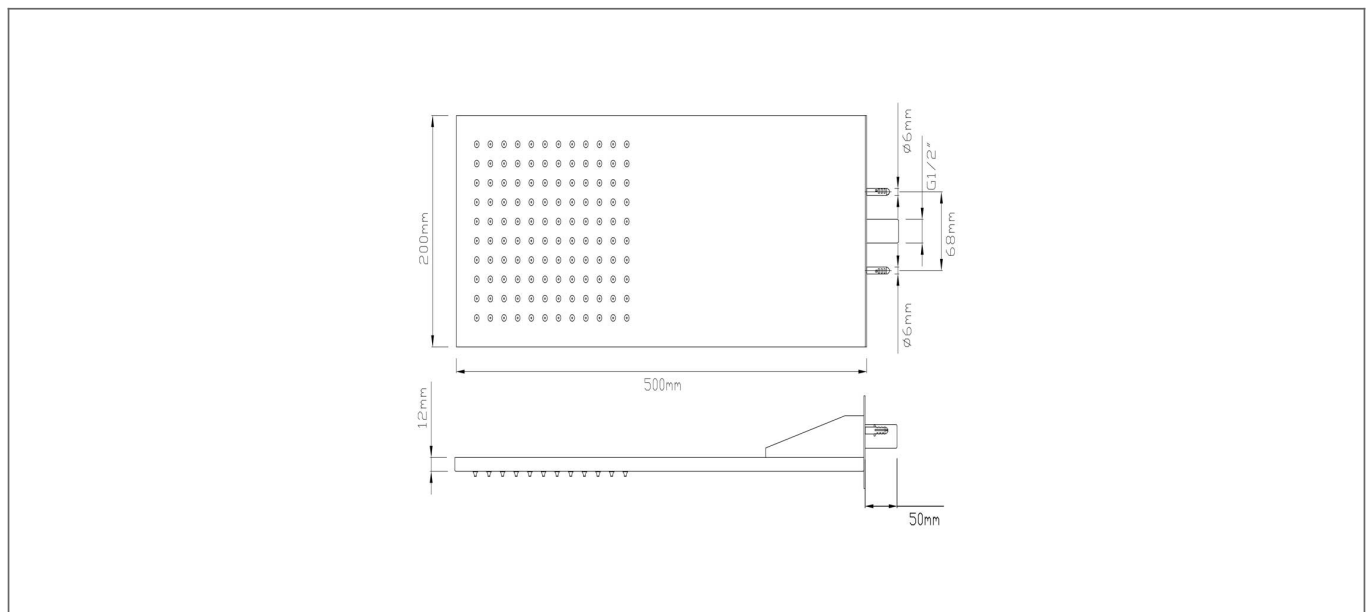

Technical Datasheet

Product Code: SY-HEAD504

Product Description: Synergy 500mm Rectangle Wall Fixed Shower Head

Specification

Product Guarantee:	Lifetime
Material:	Stainless Steel
Style:	Modern
Shape:	Rectangular
Colour:	Chrome
Barcode:	SY-HEAD504
Packaged Weight (kg):	14.6 kg
Packaged Length (Metre):	0.6
Packaged Width (Metre):	0.27
Packaged Height (Metre):	0.23

Key Features

- Clean, straight lines, uncluttered spaces. Embrace modernistic style from the 20th century
- Manufactured from quality stainless steel
- Coated in a luxury mirrored finish
- Designed to add that finishing touch to your shower
- Also available in a stunning square design

Technical Drawing

Dimensions: All measurements are in millimetres and are subject to normal manufacturing variations.

Due to a continuing development programme to improve design and performance, we reserve all rights to vary specifications without prior notice. Please note, all accessories are for photographic purposes only.