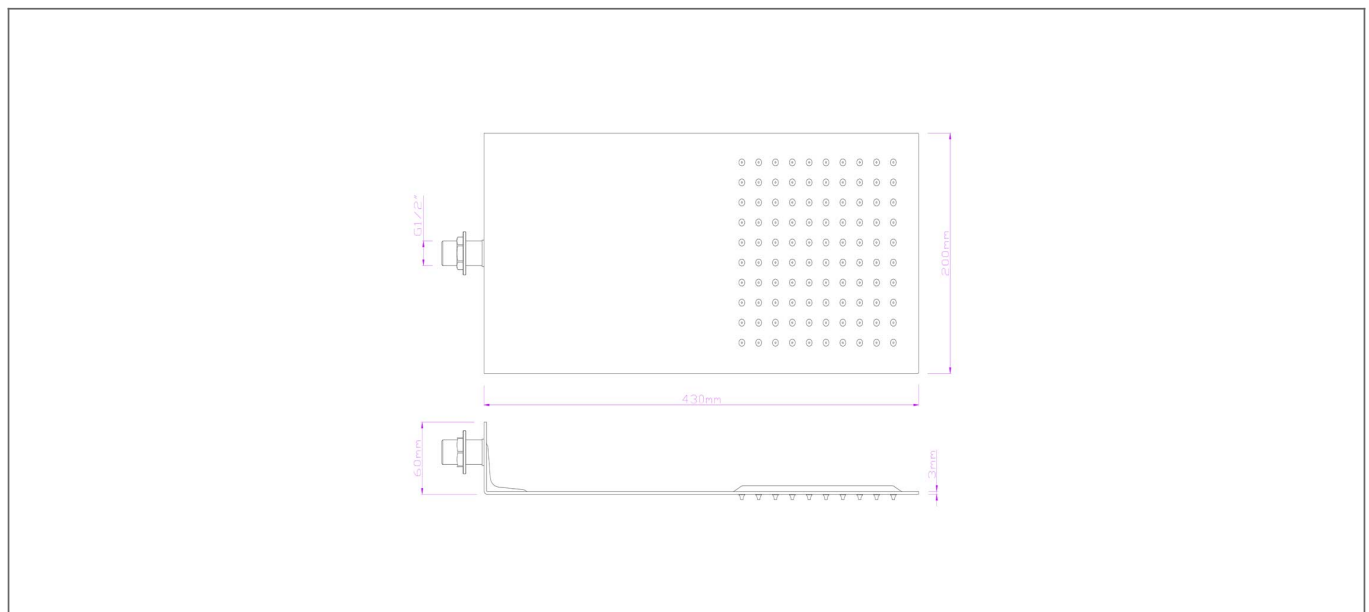

# Technical Datasheet

Product Code: SY-HEAD503

Product Description: Synergy 430mm Rectangle Wall Mirrored Shower Head

## Specification

Product Guarantee:	Lifetime
Material:	Stainless Steel
Style:	Modern
Shape:	Rectangular
Colour:	Chrome
Barcode:	SY-HEAD503
Packaged Weight (kg):	20.5 kg
Packaged Length (Metre):	0.54
Packaged Width (Metre):	0.44
Packaged Height (Metre):	0.37

## Key Features

- Clean, straight lines, uncluttered spaces. Embrace modernistic style from the 20th century
- Manufactured from quality stainless steel
- Coated in a luxury mirrored finish
- Designed to add that finishing touch to your shower
- Also available in 500mm

## Technical Drawing

Dimensions: All measurements are in millimetres and are subject to normal manufacturing variations.

Due to a continuing development programme to improve design and performance, we reserve all rights to vary specifications without prior notice. Please note, all accessories are for photographic purposes only.