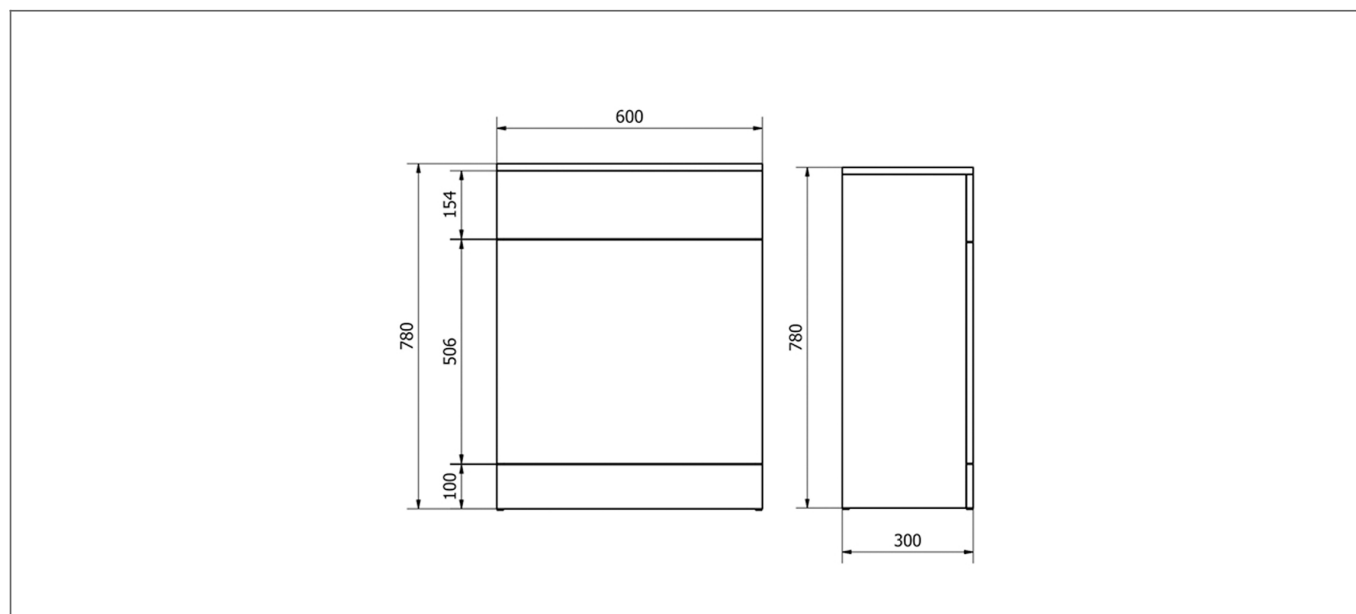

# Technical Datasheet

Product Code: **KS60WC-30D**

Product Description: **KASS 600mm WC Unit - 300mm Depth**

## Specification

Material:	Engineered Wood
Style:	Modern
Product Guarantee:	5 Years
Barcode:	5056474518799
Packaged Weight:	13.4 kg
Packaged Length (Metre):	0.61
Packaged Width (Metre):	0.315
Packaged Height (Metre):	0.805

## Technical Drawing

Dimensions: All measurements are in millimetres and are subject to normal manufacturing variations.

Due to a continuing development programme to improve design and performance, we reserve all rights to vary specifications without prior notice. Please note, all accessories are for photographic purposes only.