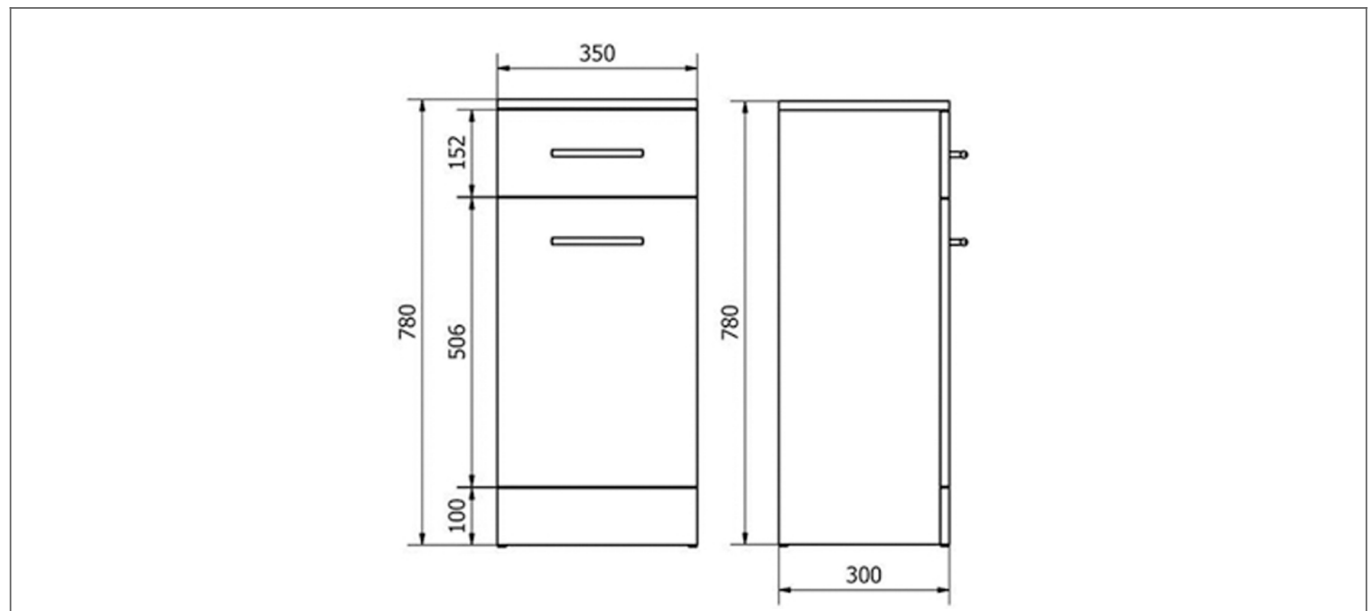

# Technical Datasheet

Product Code: **KS35LB-30D**

Product Description: **KASS 350mm LB Unit - 300mm Depth**

## Specification

Number Of Drawers:	1
Number Of Doors:	1
Handle Type:	Bar
Material:	Engineered Wood
Style:	Modern
Product Guarantee:	5 Years
Barcode:	5056474518737
Packaged Weight:	12.9 kg
Packaged Length (Metre):	0.365
Packaged Width (Metre):	0.315
Packaged Height (Metre):	0.815

## Technical Drawing

Dimensions: All measurements are in millimetres and are subject to normal manufacturing variations.

Due to a continuing development programme to improve design and performance, we reserve all rights to vary specifications without prior notice. Please note, all accessories are for photographic purposes only.