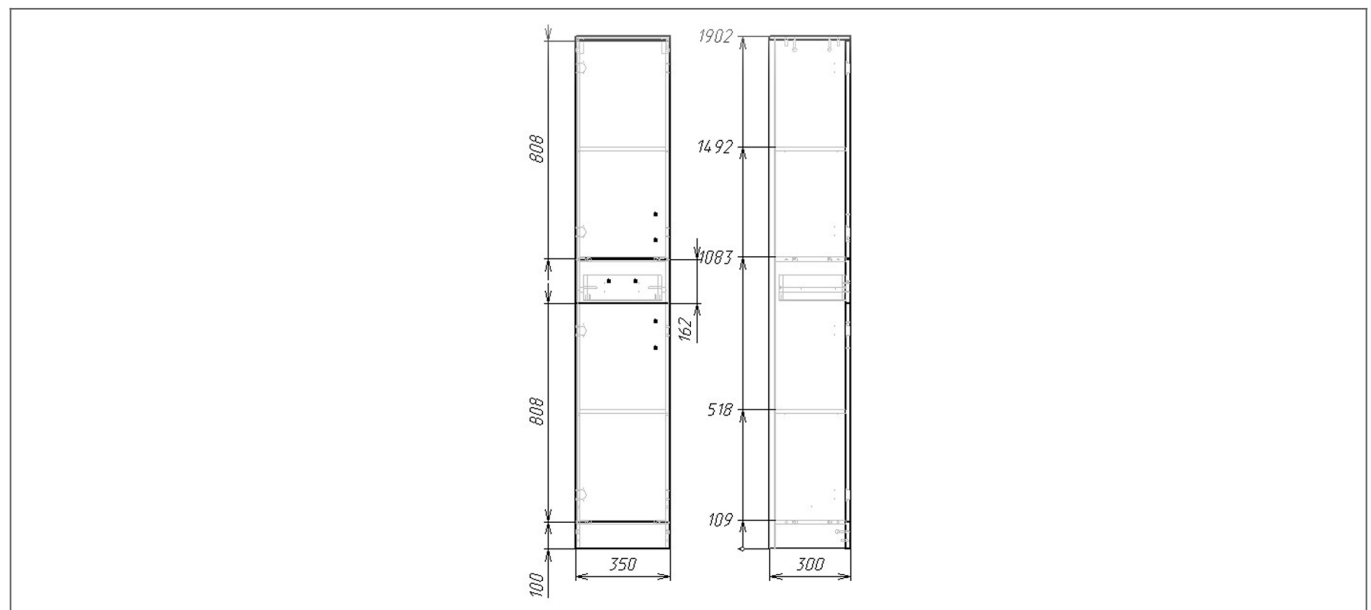

# Technical Datasheet

Product Code: **KS35TB-30D**

Product Description: **KASS 350mm TB Unit - 300mm Depth**

## Specification

Number Of Drawers:	1
Number Of Doors:	2
Number Of Shelves:	2
Handle Type:	Bar
Material:	Engineered Wood
Style:	Modern
Product Guarantee:	5 Years
Barcode:	5056474518751
Packaged Weight:	27.95 kg
Packaged Length (Metre):	0.365
Packaged Width (Metre):	0.315
Packaged Height (Metre):	1.935

## Technical Drawing

Dimensions: All measurements are in millimetres and are subject to normal manufacturing variations.

Due to a continuing development programme to improve design and performance, we reserve all rights to vary specifications without prior notice. Please note, all accessories are for photographic purposes only.